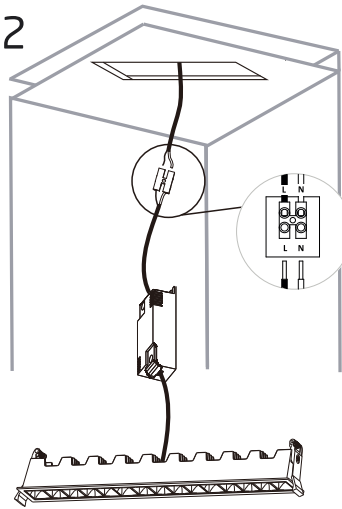

Nowodvorski
LIGHTING

MINI LED

10045
10046

THIS PRODUCT CONTAINS A LIGHT SOURCE OF ENERGY EFFICIENCY CLASS: G (10045,10046)

1

2

3

4