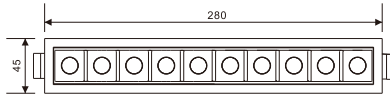

Nowodvorski
LIGHTING

MINI LED

10045
10046

THIS PRODUCT CONTAINS A LIGHT SOURCE OF ENERGY EFFICIENCY CLASS: G (10045,10046)

1

2

3

4