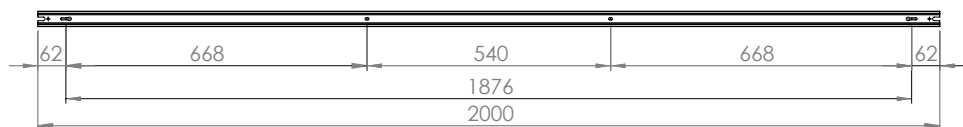

PROFILE TRACK LIGHT SYSTEM

ELEMENTS

WHITE   BLACK

1. PROFILE TRACK 1 METER	9450	9448
2. PROFILE TRACK 2 METER	9451	9452
3. PROFILE POWER SUPPLY KIT	9237	9238
4. PROFILE SUSPENSION KIT	9461	9460
5. PROFILE POWER END CAP	9462	9463
6. PROFILE POWER STRAIGHT CONNECTOR	10225	10226
7. PROFILE STRAIGHT CONNECTOR	9454	9453
8. PROFILE L-CONNECTOR	9456	9455
9. PROFILE T-CONNECTOR	9187	9186
10. PROFILE X-CONNECTOR	9190	9188
11. PROFILE FLEX CONNECTOR	8382	8383
12. PROFILE DEAD END CAP	9457	9458

A

A1

A2

A3