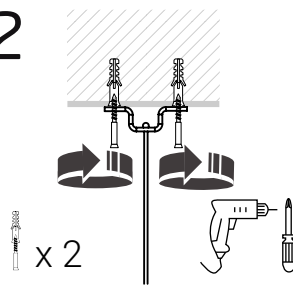

A4

A5

A6

B

B1

B2

B3

B4

B5

B6

B7

B8

B9

B10