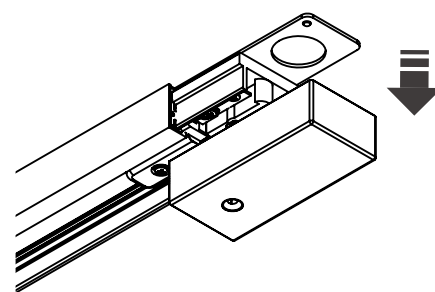

## ELEMENTS

**WHITE    BLACK**

1. PROFILE TRACK 1 METER	9450	9448
2. PROFILE TRACK 2 METER	9451	9452
3. PROFILE POWER SUPPLY KIT	9237	9238
4. PROFILE SUSPENSION KIT	9461	9460
5. PROFILE POWER END CAP	9462	9463
6. PROFILE POWER STRAIGHT CONNECTOR	10225	10226
7. PROFILE STRAIGHT CONNECTOR	9454	9453
8. PROFILE L-CONNECTOR	9456	9455
9. PROFILE T-CONNECTOR	9187	9186
10. PROFILE X-CONNECTOR	9190	9188
11. PROFILE FLEX CONNECTOR	8382	8383
12. PROFILE DEAD END CAP	9457	9458

**A**

**A1**

**A2**

**A3**

A4

A5

A6

B