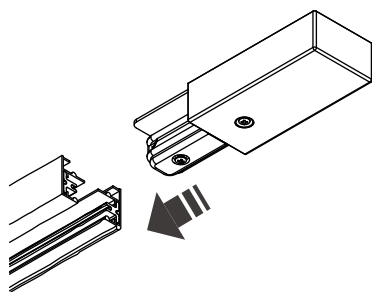

## ELEMENTS

**WHITE    BLACK**

1. PROFILE TRACK 1 METER	9450	9448
2. PROFILE TRACK 2 METER	9451	9452
3. PROFILE POWER SUPPLY KIT	9237	9238
4. PROFILE SUSPENSION KIT	9461	9460
5. PROFILE POWER END CAP	9462	9463
6. PROFILE POWER STRAIGHT CONNECTOR	10225	10226
7. PROFILE STRAIGHT CONNECTOR	9454	9453
8. PROFILE L-CONNECTOR	9456	9455
9. PROFILE T-CONNECTOR	9187	9186
10. PROFILE X-CONNECTOR	9190	9188
11. PROFILE FLEX CONNECTOR	8382	8383
12. PROFILE DEAD END CAP	9457	9458

**A**

**A1**

**A2**

**A3**

A4

A5

A6

B