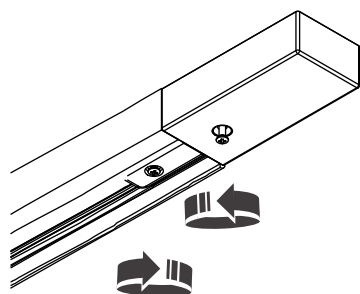

## ELEMENTS

**WHITE    BLACK**

1. PROFILE TRACK 1 METER	9450	9448
2. PROFILE TRACK 2 METER	9451	9452
3. PROFILE POWER SUPPLY KIT	9237	9238
4. PROFILE SUSPENSION KIT	9461	9460
5. PROFILE POWER END CAP	9462	9463
6. PROFILE POWER STRAIGHT CONNECTOR	10225	10226
7. PROFILE STRAIGHT CONNECTOR	9454	9453
8. PROFILE L-CONNECTOR	9456	9455
9. PROFILE T-CONNECTOR	9187	9186
10. PROFILE X-CONNECTOR	9190	9188
11. PROFILE FLEX CONNECTOR	8382	8383
12. PROFILE DEAD END CAP	9457	9458

**A**

**A1**

**A2**

**A3**

A4

A5

A6

B