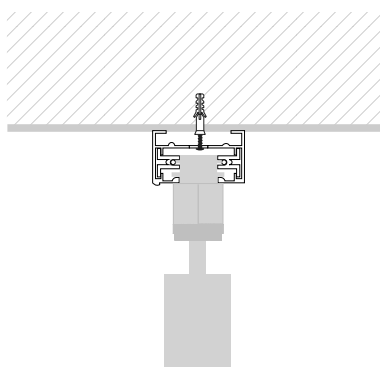

PROFILE TRACK LIGHT SYSTEM

ELEMENTS

WHITE   BLACK

1. PROFILE TRACK 1 METER	9450	9448
2. PROFILE TRACK 2 METER	9451	9452
3. PROFILE POWER SUPPLY KIT	9237	9238
4. PROFILE SUSPENSION KIT	9461	9460
5. PROFILE POWER END CAP	9462	9463
6. PROFILE POWER STRAIGHT CONNECTOR	10225	10226
7. PROFILE STRAIGHT CONNECTOR	9454	9453
8. PROFILE L-CONNECTOR	9456	9455
9. PROFILE T-CONNECTOR	9187	9186
10. PROFILE X-CONNECTOR	9190	9188
11. PROFILE FLEX CONNECTOR	8382	8383
12. PROFILE DEAD END CAP	9457	9458

A

A1

A2

A3