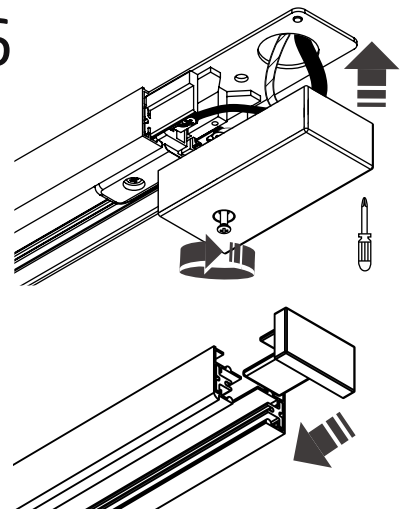

## ELEMENTS

**WHITE    BLACK**

1. PROFILE TRACK 1 METER	9450	9448
2. PROFILE TRACK 2 METER	9451	9452
3. PROFILE POWER SUPPLY KIT	9237	9238
4. PROFILE SUSPENSION KIT	9461	9460
5. PROFILE POWER END CAP	9462	9463
6. PROFILE POWER STRAIGHT CONNECTOR	10225	10226
7. PROFILE STRAIGHT CONNECTOR	9454	9453
8. PROFILE L-CONNECTOR	9456	9455
9. PROFILE T-CONNECTOR	9187	9186
10. PROFILE X-CONNECTOR	9190	9188
11. PROFILE FLEX CONNECTOR	8382	8383
12. PROFILE DEAD END CAP	9457	9458

**A**

**A1**

**A2**

**A3**

A4

A5

A6

B