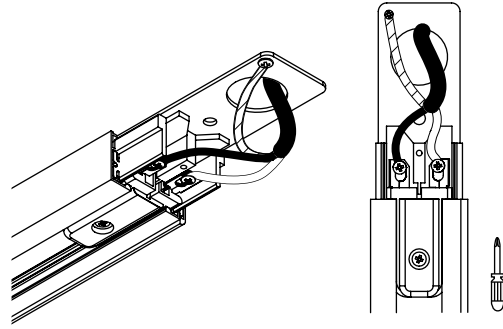

## ELEMENTS

**WHITE    BLACK**

1. PROFILE TRACK 1 METER	9450	9448
2. PROFILE TRACK 2 METER	9451	9452
3. PROFILE POWER SUPPLY KIT	9237	9238
4. PROFILE SUSPENSION KIT	9461	9460
5. PROFILE POWER END CAP	9462	9463
6. PROFILE POWER STRAIGHT CONNECTOR	10225	10226
7. PROFILE STRAIGHT CONNECTOR	9454	9453
8. PROFILE L-CONNECTOR	9456	9455
9. PROFILE T-CONNECTOR	9187	9186
10. PROFILE X-CONNECTOR	9190	9188
11. PROFILE FLEX CONNECTOR	8382	8383
12. PROFILE DEAD END CAP	9457	9458

**A**

**A1**

**A2**

**A3**

A4

A5

A6

B