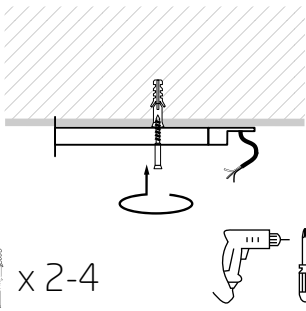

## ELEMENTS

**WHITE    BLACK**

1. PROFILE TRACK 1 METER	9450	9448
2. PROFILE TRACK 2 METER	9451	9452
3. PROFILE POWER SUPPLY KIT	9237	9238
4. PROFILE SUSPENSION KIT	9461	9460
5. PROFILE POWER END CAP	9462	9463
6. PROFILE POWER STRAIGHT CONNECTOR	10225	10226
7. PROFILE STRAIGHT CONNECTOR	9454	9453
8. PROFILE L-CONNECTOR	9456	9455
9. PROFILE T-CONNECTOR	9187	9186
10. PROFILE X-CONNECTOR	9190	9188
11. PROFILE FLEX CONNECTOR	8382	8383
12. PROFILE DEAD END CAP	9457	9458

**A**

**A1**

**A2**

**A3**

A4

A5

A6

B