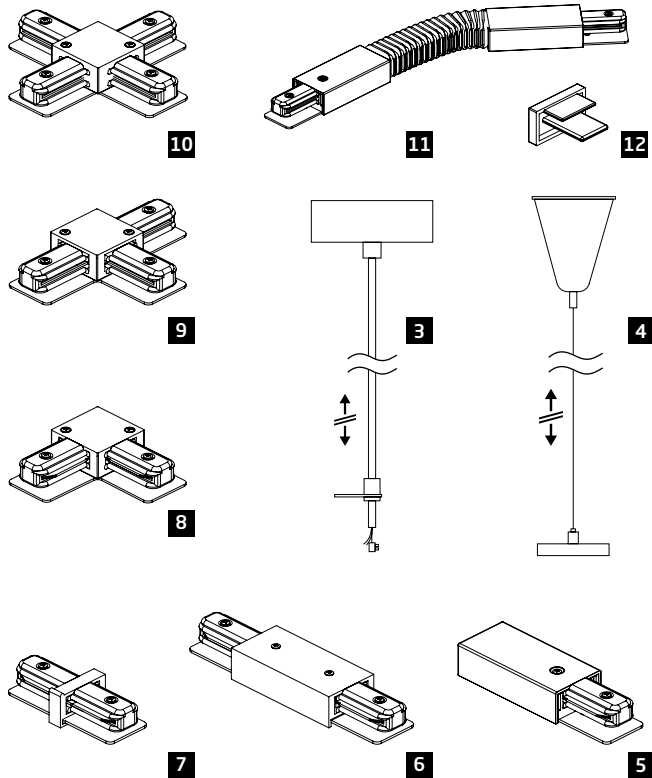

# PROFILE TRACK LIGHT SYSTEM

## ELEMENTS

**WHITE    BLACK**

1. PROFILE TRACK 1 METER	9450	9448
2. PROFILE TRACK 2 METER	9451	9452
3. PROFILE POWER SUPPLY KIT	9237	9238
4. PROFILE SUSPENSION KIT	9461	9460
5. PROFILE POWER END CAP	9462	9463
6. PROFILE POWER STRAIGHT CONNECTOR	10225	10226
7. PROFILE STRAIGHT CONNECTOR	9454	9453
8. PROFILE L-CONNECTOR	9456	9455
9. PROFILE T-CONNECTOR	9187	9186
10. PROFILE X-CONNECTOR	9190	9188
11. PROFILE FLEX CONNECTOR	8382	8383
12. PROFILE DEAD END CAP	9457	9458