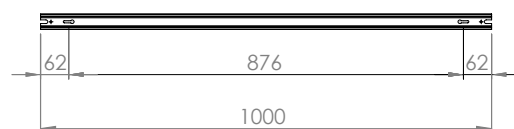

PROFILE TRACK LIGHT SYSTEM

ELEMENTS

WHITE   BLACK

1. PROFILE TRACK 1 METER	9450	9448
2. PROFILE TRACK 2 METER	9451	9452
3. PROFILE POWER SUPPLY KIT	9237	9238
4. PROFILE SUSPENSION KIT	9461	9460
5. PROFILE POWER END CAP	9462	9463
6. PROFILE POWER STRAIGHT CONNECTOR	10225	10226
7. PROFILE STRAIGHT CONNECTOR	9454	9453
8. PROFILE L-CONNECTOR	9456	9455
9. PROFILE T-CONNECTOR	9187	9186
10. PROFILE X-CONNECTOR	9190	9188
11. PROFILE FLEX CONNECTOR	8382	8383
12. PROFILE DEAD END CAP	9457	9458

A

A1

A2

A3