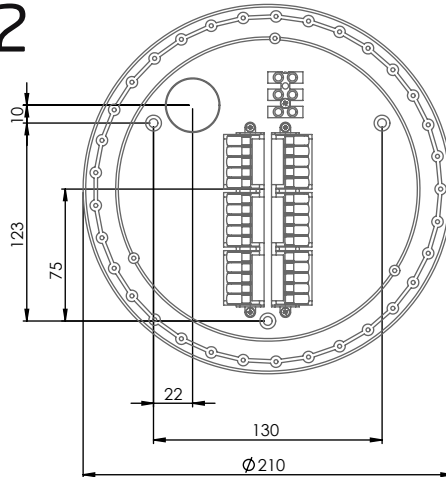

CANOPY A
8565 | 8563
8564 | 10336

WARNING! THIS CANOPY IS DESIGNED TO WORK ONLY WITH CAMELEON CABLES AND CAMELEON SHADES

1

2

3

4

5

6

7

8

9

10

10336