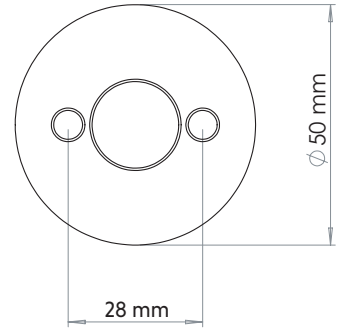

# SPIN LED L | M | S

10371 | 10370

10368 | 10622

10621 | 10620

THIS PRODUCT CONTAINS A LIGHT SOURCE OF ENERGY EFFICIENCY CLASS: F

1

2

3

4

5

6