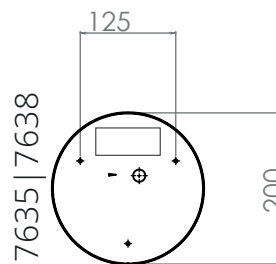

THIS PRODUCT CONTAINS A LIGHT SOURCE OF ENERGY EFFICIENCY CLASS: F (7634, 7637, 7635, 7638, 7636, 7640)

1

2

3

4

5