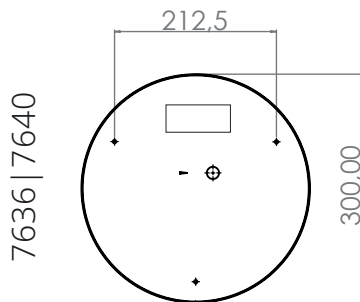

THIS PRODUCT CONTAINS A LIGHT SOURCE OF ENERGY EFFICIENCY CLASS: F (7634, 7637, 7635, 7638, 7636, 7640)

1

2

3

4

5