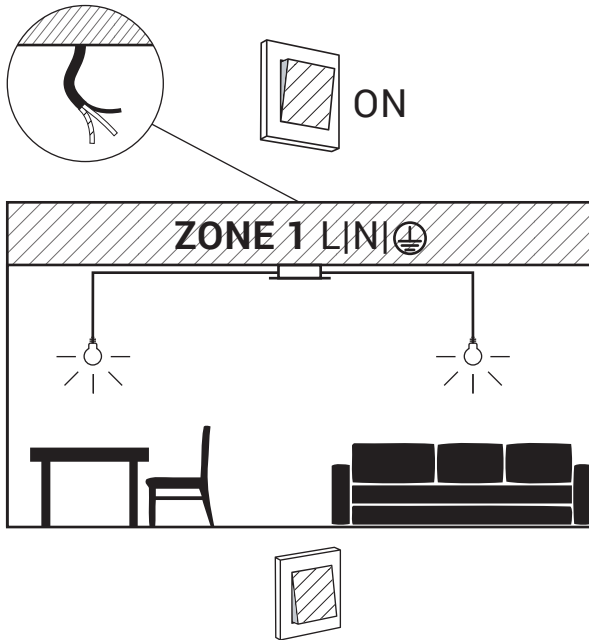

WARNING! THIS CANOPY IS DESIGNED TO WORK ONLY WITH CAMELEON CABLES AND CAMELEON SHADES.
 THE FIXTURE MAY ONLY BE INSTALLED AND CONNECTED BY PERSONS QUALIFIED FOR WORK WITH ELECTRICAL EQUIPMENT.

MAX 8

MAX 4+4