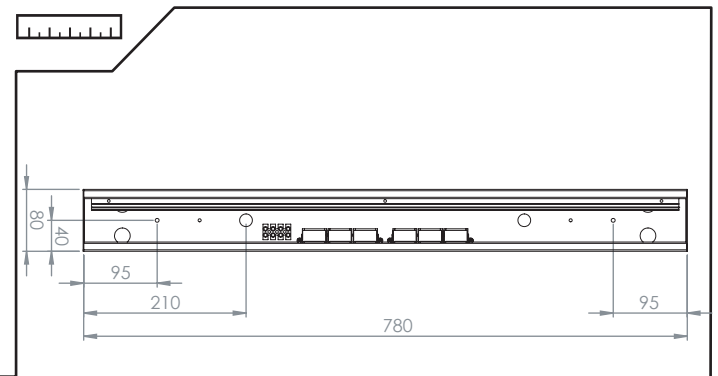

WARNING! THIS CANOPY IS DESIGNED TO WORK ONLY WITH CAMELEON CABLES AND CAMELEON SHADES.
 THE FIXTURE MAY ONLY BE INSTALLED AND CONNECTED BY PERSONS QUALIFIED FOR WORK WITH ELECTRICAL EQUIPMENT.

MAX 8

MAX 4+4

MAX 12

MAX 8+4

6

7