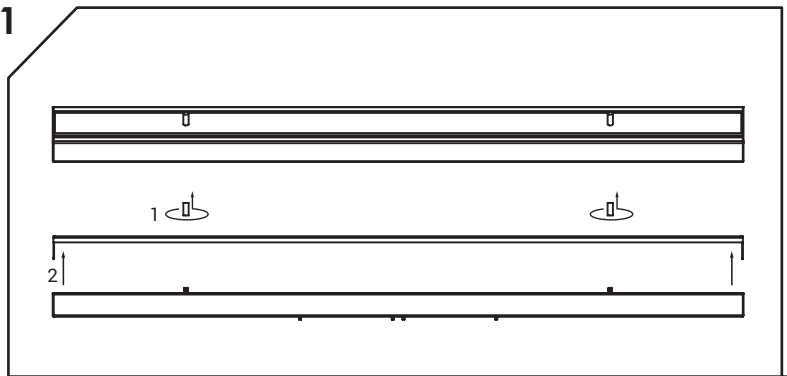

WARNING! THIS CANOPY IS DESIGNED TO WORK ONLY WITH CAMELEON CABLES AND CAMELEON SHADES.
 THE FIXTURE MAY ONLY BE INSTALLED AND CONNECTED BY PERSONS QUALIFIED FOR WORK WITH ELECTRICAL EQUIPMENT.

MAX 8

MAX 4+4

MAX 12

MAX 8+4

6

7