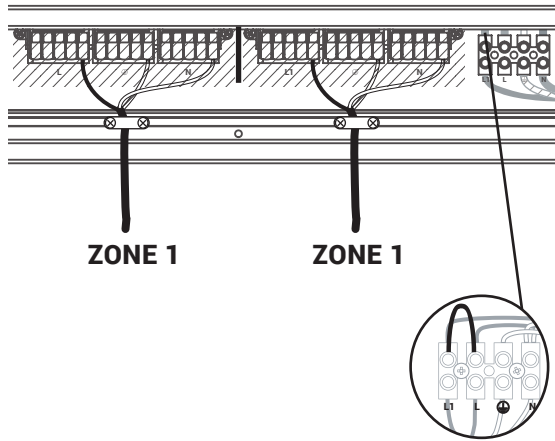

WARNING! THIS CANOPY IS DESIGNED TO WORK ONLY WITH CAMELEON CABLES AND CAMELEON SHADES.
 THE FIXTURE MAY ONLY BE INSTALLED AND CONNECTED BY PERSONS QUALIFIED FOR WORK WITH ELECTRICAL EQUIPMENT.

MAX 8

MAX 4+4

MAX 12

MAX 8+4

6

7