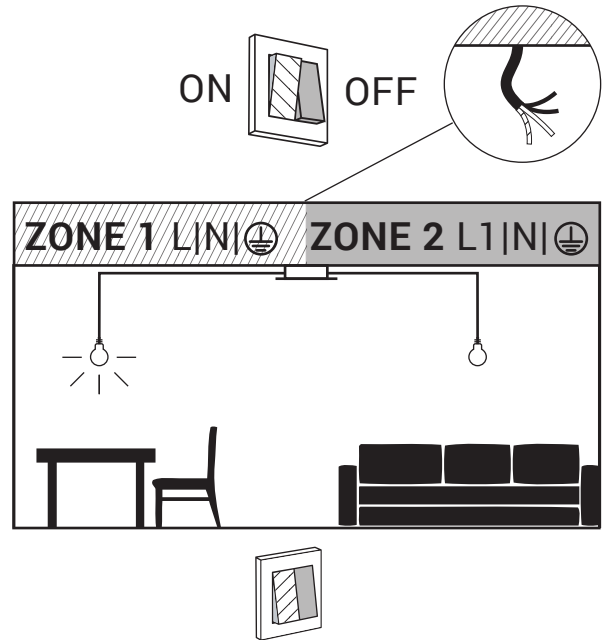

WARNING! THIS CANOPY IS DESIGNED TO WORK ONLY WITH CAMELEON CABLES AND CAMELEON SHADES.
 THE FIXTURE MAY ONLY BE INSTALLED AND CONNECTED BY PERSONS QUALIFIED FOR WORK WITH ELECTRICAL EQUIPMENT.

MAX 8

MAX 4+4