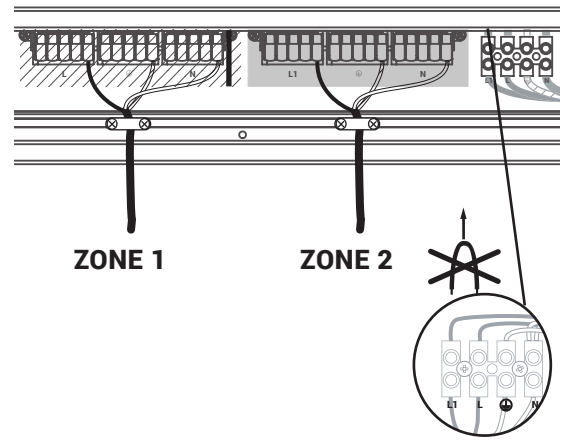

WARNING! THIS CANOPY IS DESIGNED TO WORK ONLY WITH CAMELEON CABLES AND CAMELEON SHADES.
 THE FIXTURE MAY ONLY BE INSTALLED AND CONNECTED BY PERSONS QUALIFIED FOR WORK WITH ELECTRICAL EQUIPMENT.

MAX 8

MAX 4+4

MAX 12

MAX 8+4

6

7