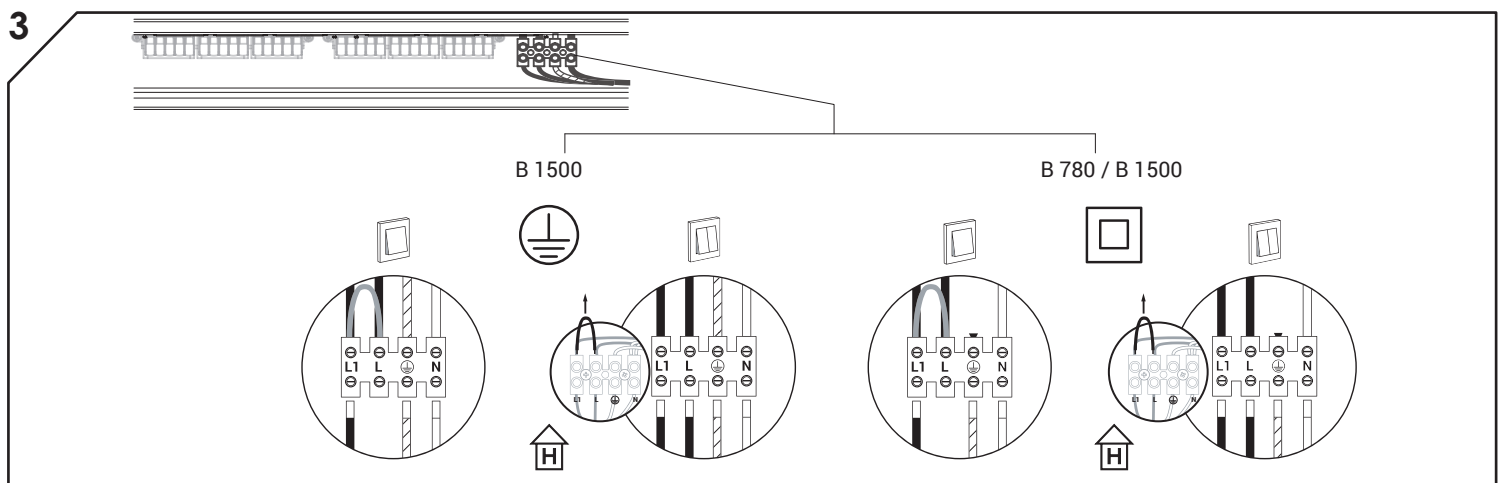

WARNING! THIS CANOPY IS DESIGNED TO WORK ONLY WITH CAMELEON CABLES AND CAMELEON SHADES.
 THE FIXTURE MAY ONLY BE INSTALLED AND CONNECTED BY PERSONS QUALIFIED FOR WORK WITH ELECTRICAL EQUIPMENT.

MAX 8

MAX 4+4

MAX 12

MAX 8+4

6

7