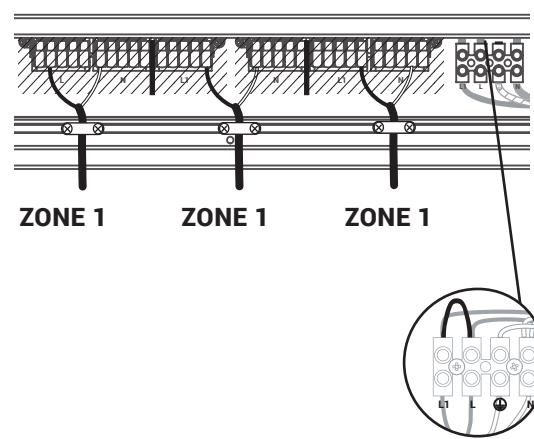

WARNING! THIS CANOPY IS DESIGNED TO WORK ONLY WITH CAMELEON CABLES AND CAMELEON SHADES.
 THE FIXTURE MAY ONLY BE INSTALLED AND CONNECTED BY PERSONS QUALIFIED FOR WORK WITH ELECTRICAL EQUIPMENT.

MAX 8

MAX 4+4

MAX 12

MAX 8+4

6

7