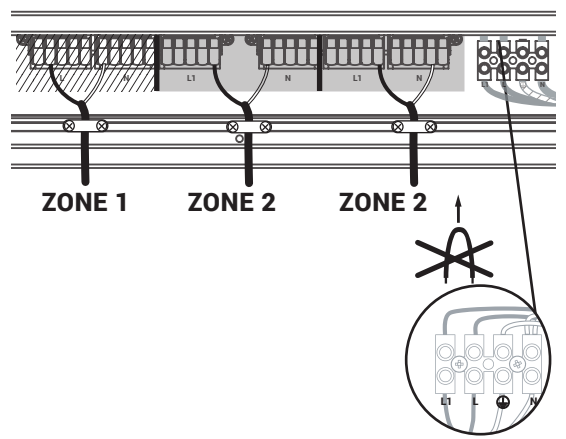

WARNING! THIS CANOPY IS DESIGNED TO WORK ONLY WITH CAMELEON CABLES AND CAMELEON SHADES.
 THE FIXTURE MAY ONLY BE INSTALLED AND CONNECTED BY PERSONS QUALIFIED FOR WORK WITH ELECTRICAL EQUIPMENT.

MAX 8

MAX 4+4

MAX 12

MAX 8+4

6

7