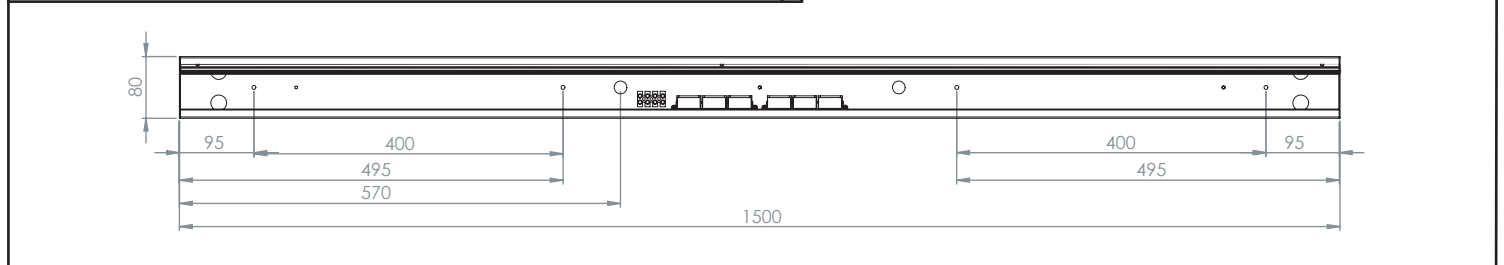

WARNING! THIS CANOPY IS DESIGNED TO WORK ONLY WITH CAMELEON CABLES AND CAMELEON SHADES.
 THE FIXTURE MAY ONLY BE INSTALLED AND CONNECTED BY PERSONS QUALIFIED FOR WORK WITH ELECTRICAL EQUIPMENT.

MAX 8

MAX 4+4

MAX 12

MAX 8+4

6

7