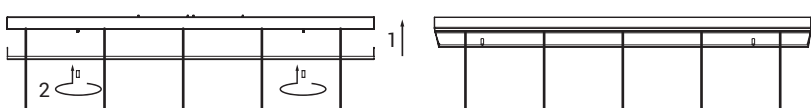

WARNING! THIS CANOPY IS DESIGNED TO WORK ONLY WITH CAMELEON CABLES AND CAMELEON SHADES.
 THE FIXTURE MAY ONLY BE INSTALLED AND CONNECTED BY PERSONS QUALIFIED FOR WORK WITH ELECTRICAL EQUIPMENT.

MAX 8

MAX 4+4

MAX 12

MAX 8+4

6

7