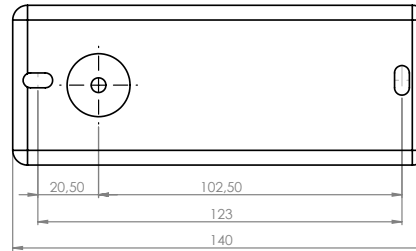

VAN GOGH

9174 | 9175 | 9176

9347 | 9350 | 9352

9346 | 9348 | 9351

THIS PRODUCT CONTAINS A LIGHT SOURCE OF ENERGY EFFICIENCY CLASS: E

1

2

3