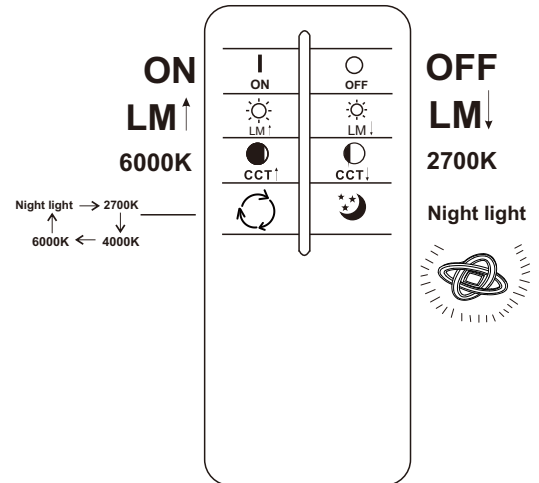

GLOBO LIGHTING

www.globo-lighting.com

48287-36

48287-48

- memory function
- 4000 K 3 LIGHT STEPS 6000 K 3000 K
- many light steps
- 3000 K - 6000 K
- night light
- colour fixing
- incl.
- dimmable
- many steps