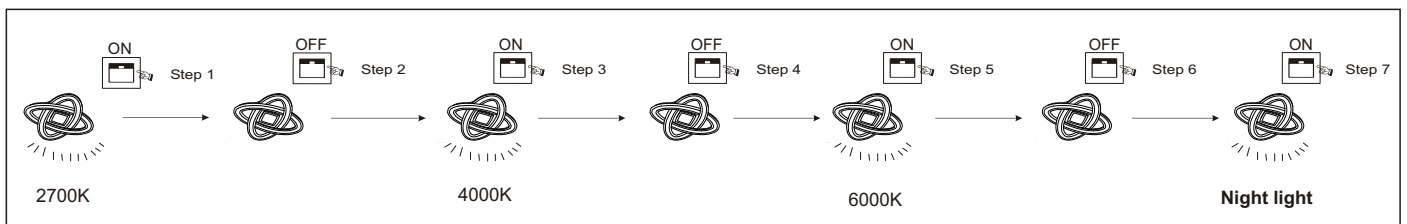

Frequency Bandwidth	Maximal radiation transmitting power
2403MHz-2476MHz	6dBm

GLOBO Handels GmbH
Gewerbestrasse 3
A-9184 Sankt Peter
AUSTRIA