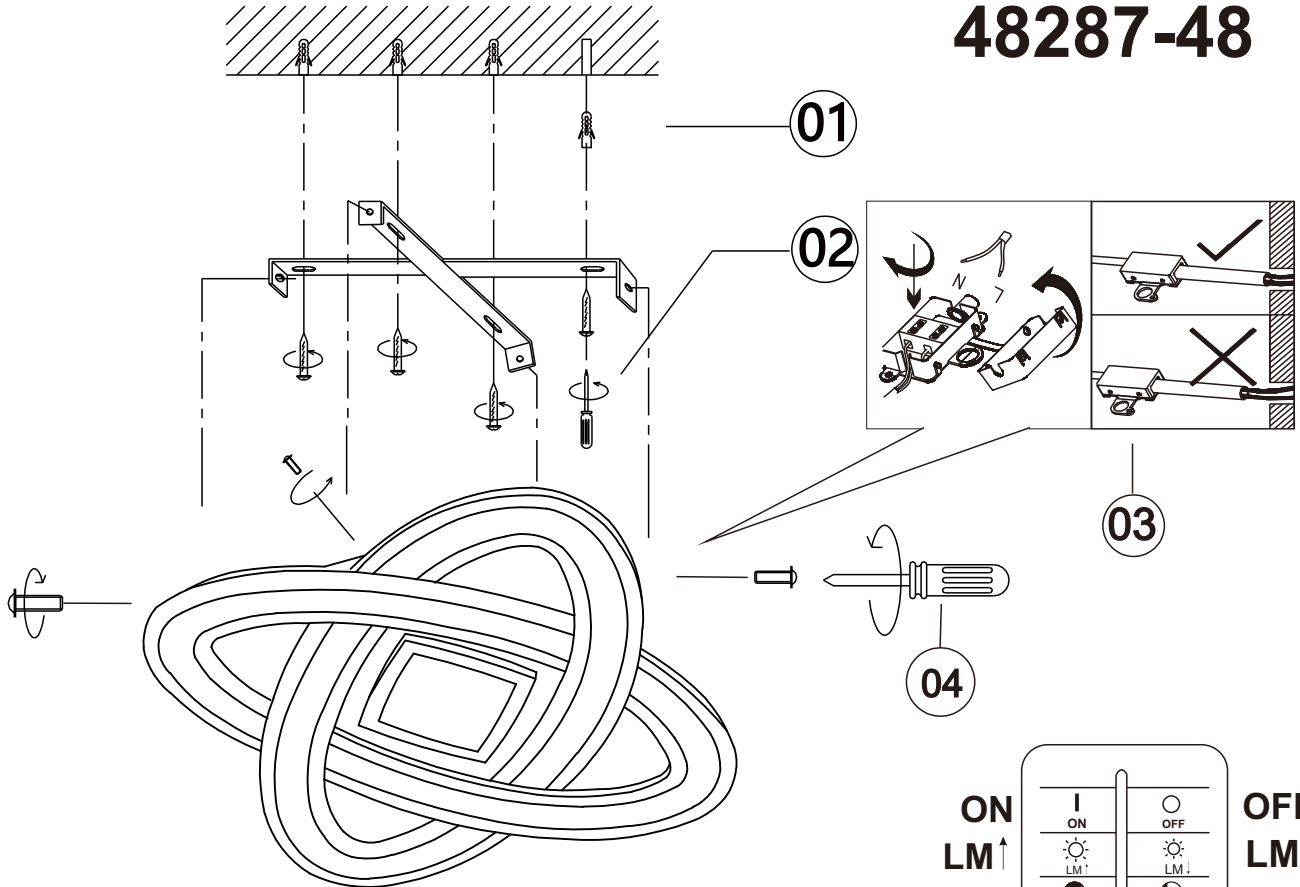

GLOBO LIGHTING

www.globo-lighting.com

48287-36

48287-48

- memory function
- 4000 K 3 LIGHT STEPS 6000 K 3000 K
- many light steps
- 3000 K - 6000 K
- night light
- colour fixing
- incl.
- dimmable
- many steps