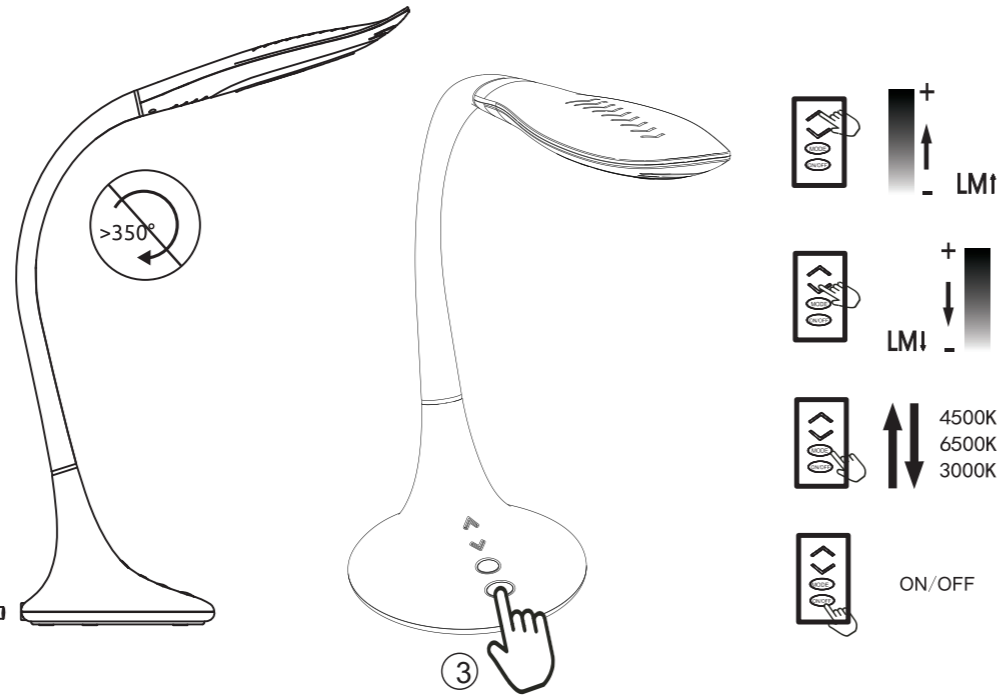

- flexo
- dimmable
- colour fixing
- continuous touch dimmer
- adapter incl.
- touch on | off
- touch CCT
- 6500 K
3 light steps
3000 K

GLOBO Handels GmbH Gewerbestrasse 3, A-9184 Sankt Peter, AUSTRIA

Lichtquelle/Light source:

GBR:
Light source:

This product contains a light source of energy efficiency class <F>.

The LED - light source can only be replaced by a professional.
The control gear can be replaced by an end-user.

BGR:
Източник на светлина: