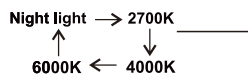

- memory function
- 4000K **3** LIGHT STEPS 6000K 2700K
- 2700K-6000K
- night light
- dimmable
- colour fixing
- incl. remote control
- many light steps
- many steps

ON LM ↑ 6000K

ON	OFF
LM ↑	LM ↓
CCT ↑	CCT ↓
↻	Night light

OFF LM ↓ 2700K

GLOBO Handels GmbH
Gewerbestr. 3
A-9184 Sankt Peter
AUSTRIA