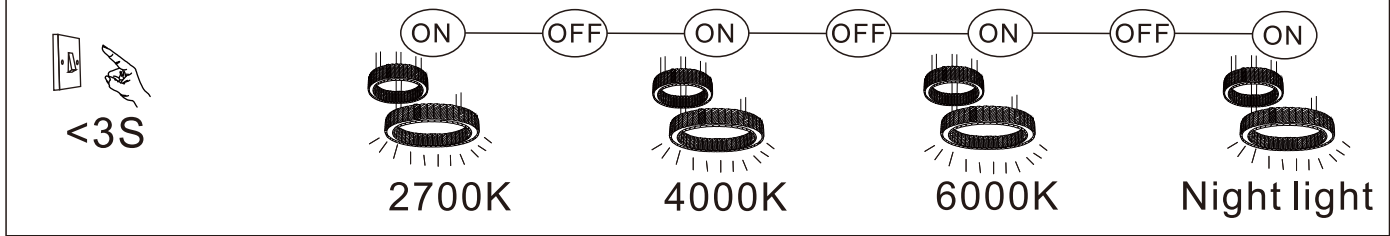

- memory function
- 4000K **3** LIGHT STEPS 6000K 2700K
- 2700K-6000K
- night light
- dimmable
- colour fixing
- incl. remote control
- many light steps
- many steps

ON LM ↑ 6000K

ON	OFF
LM ↑	LM ↓
CCT ↑	CCT ↓
↻	Night light

OFF LM ↓ 2700K

GLOBO Handels GmbH
Gewerbestr. 3
A-9184 Sankt Peter
AUSTRIA