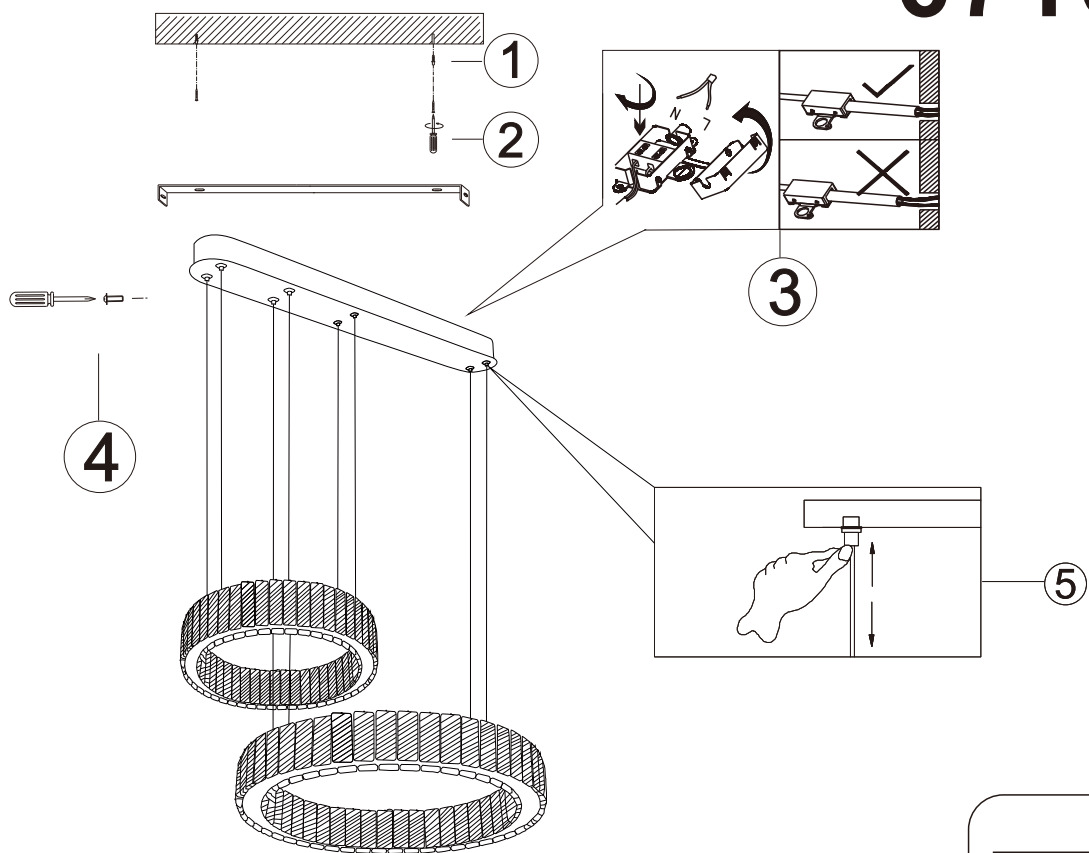

LED MAX80W 35V 220-240V~ 50/60Hz	
Frequency Bandwidth	Maximal radiation transmitting power
2410-2475MHz	-0.7dBm

GLOBO

LIGHTING

www.globo-lighting.com

67162-80

B