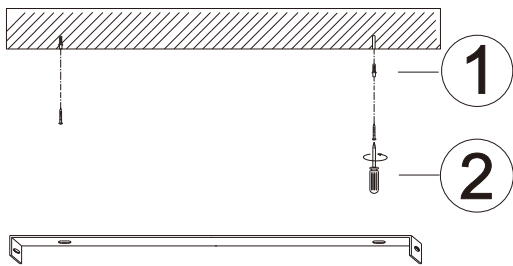

LED MAX 75W 35V
220-240V~ 50/60Hz

Frequency Bandwidth	Maximal radiation transmitting power
2410-2475MHz	-0.7dBm

GLOBO LIGHTING

www.globo-lighting.com

67314-75

ON
LM ↑
6000K

OFF
LM ↓
2700K

Night light → 2700K
6000K ← 4000K