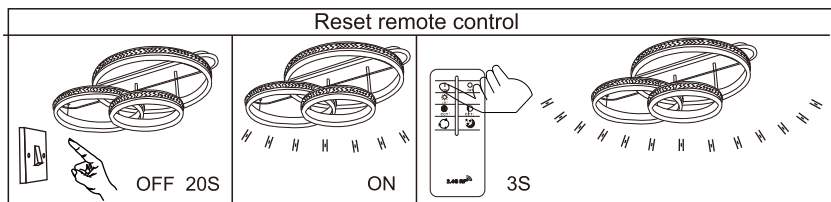

LED MAX 75W 35V
220-240V~ 50/60Hz

Frequency Bandwidth	Maximal radiation transmitting power
2410-2475MHz	-0.7dBm

GLOBO LIGHTING

www.globo-lighting.com

67314-75

ON
LM ↑
6000K

OFF
LM ↓
2700K

Night light → 2700K
6000K ← 4000K

Night light

- memory function
- 4000K **3** LIGHT STEPS 6000K 2700K
- 2700K-6000K
- night light
- dimmable
- colour fixing
- incl. (remote control)
- many light steps
- many steps

GLOBO Handels GmbH
Gewerbestr. 3
A-9184 Sankt Peter
AUSTRIA