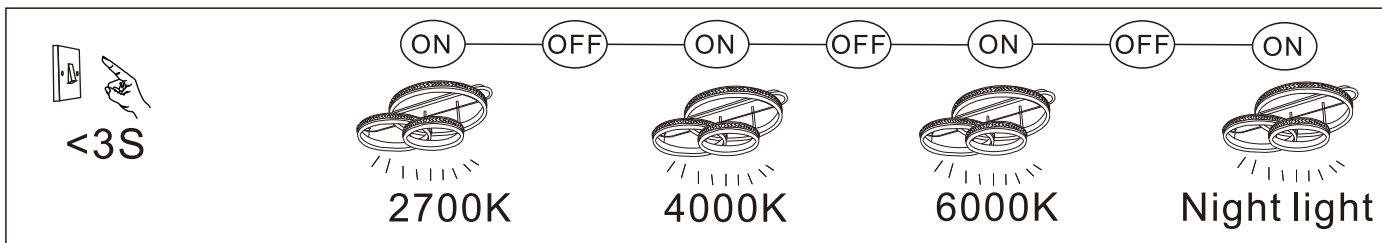

LED MAX 75W 35V
220-240V~ 50/60Hz

Frequency Bandwidth	Maximal radiation transmitting power
2410-2475MHz	-0.7dBm

GLOBO LIGHTING

www.globo-lighting.com

67314-75

ON
LM ↑
6000K

OFF
LM ↓
2700K

Night light → 2700K
6000K ← 4000K

Night light

- memory function
- 4000K **3** LIGHT STEPS 6000K 2700K
- 2700K-6000K
- night light
- dimmable
- colour fixing
- incl. (remote control)
- many light steps
- many steps

GLOBO Handels GmbH
Gewerbestr. 3
A-9184 Sankt Peter
AUSTRIA