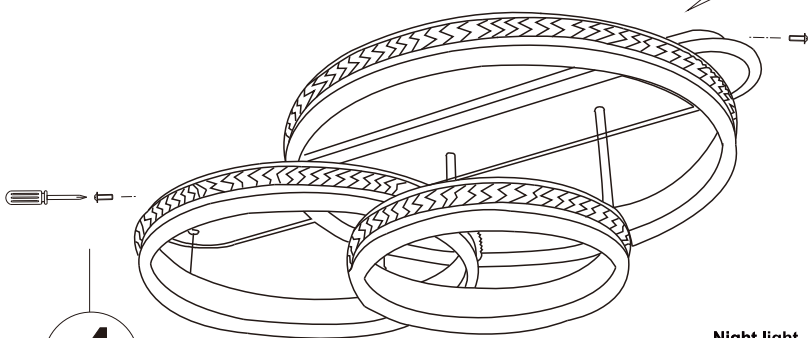

LED MAX 75W 35V
220-240V~ 50/60Hz

Frequency Bandwidth	Maximal radiation transmitting power
2410-2475MHz	-0.7dBm

GLOBO LIGHTING

www.globo-lighting.com

67314-75

ON
LM ↑
6000K

OFF
LM ↓
2700K

Night light → 2700K
6000K ← 4000K

Night light

- memory function
- 4000K **3** LIGHT STEPS 6000K 2700K
- 2700K-6000K
- night light
- dimmable
- colour fixing
- incl. (remote control)
- many light steps
- many steps

GLOBO Handels GmbH
Gewerbestr. 3
A-9184 Sankt Peter
AUSTRIA