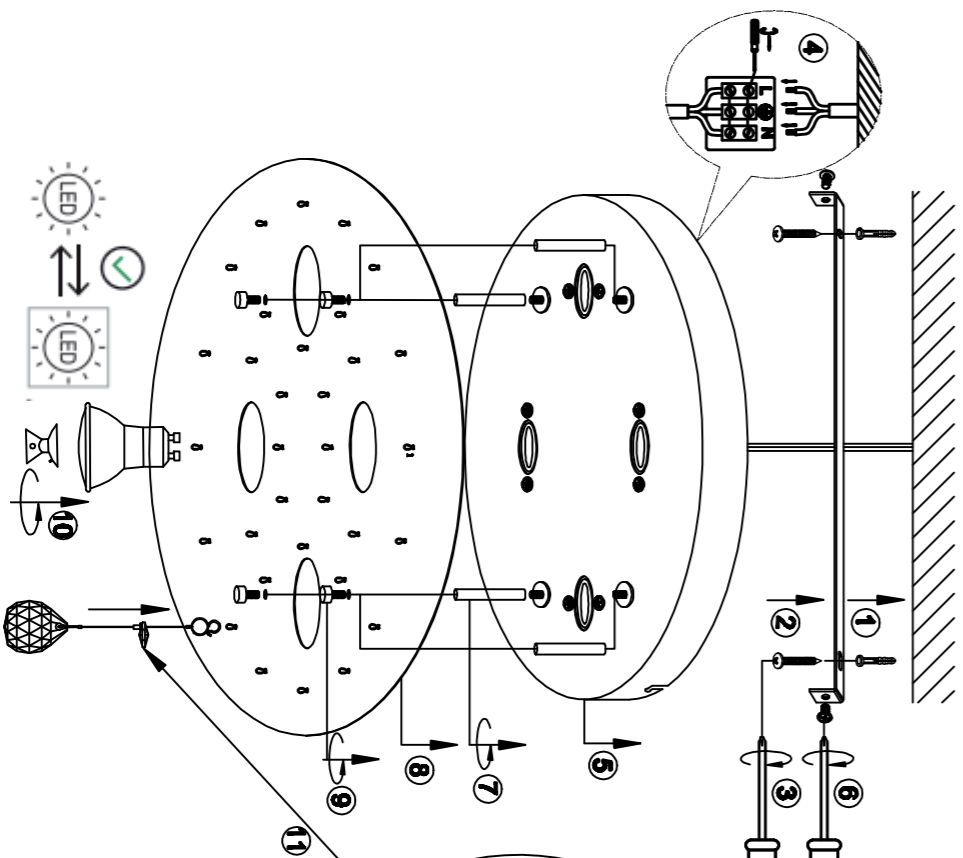

B

GLOBO
LIGHTING
www.globo-lighting.com
68595-4