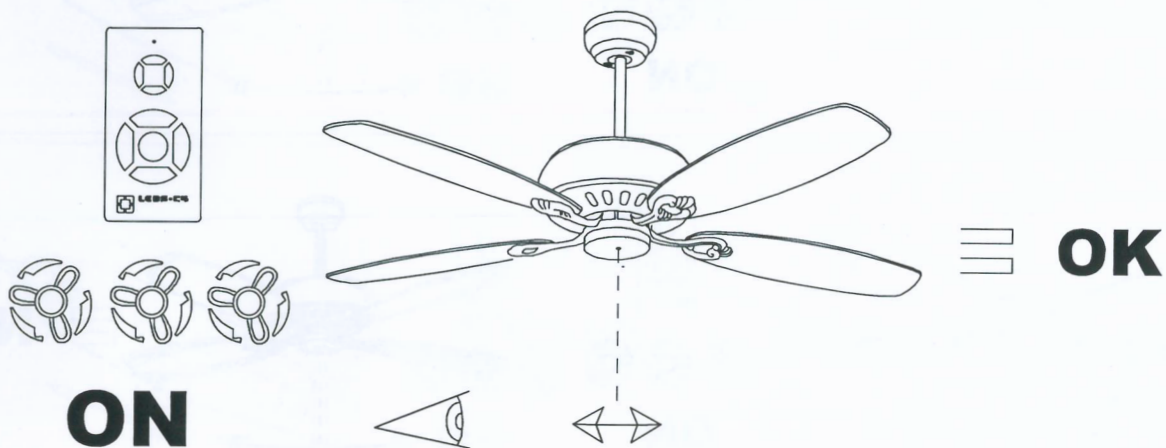

NOVA LUCE

230V~50Hz
MAX.18W LED

Art.-NR.5260261/5260251