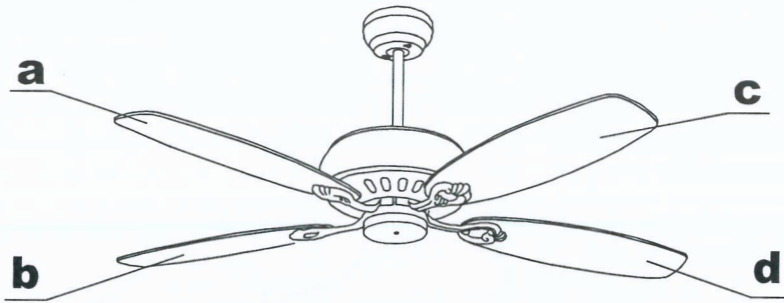

NOVA LUCE

230V~50Hz
MAX.18W LED

Art.-NR.5260261/5260251