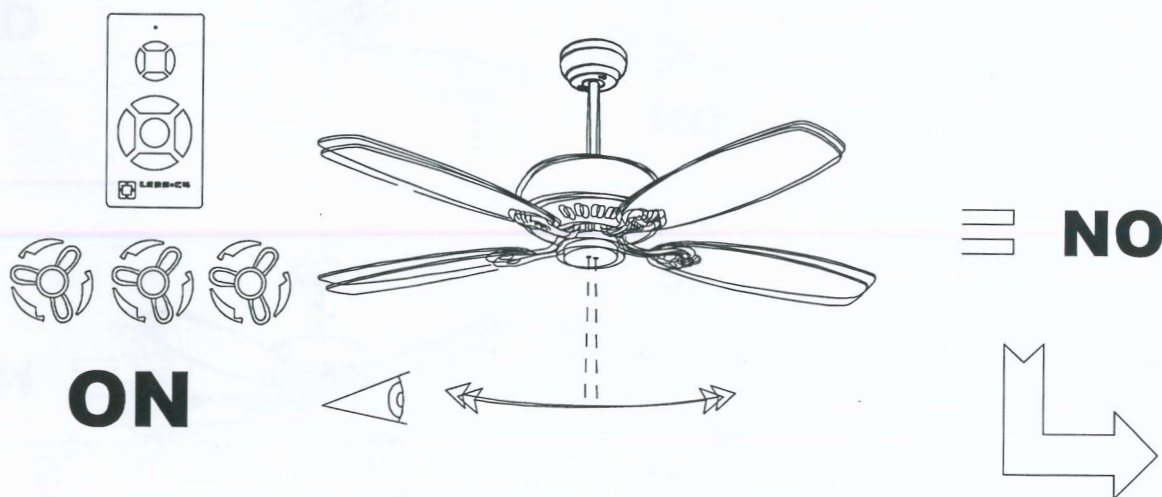

NOVA LUCE

230V~50Hz
MAX.18W LED

Art.-NR.5260261/5260251