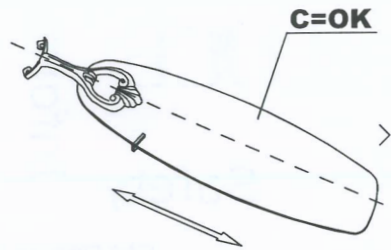

NOVA LUCE

230V~50Hz
MAX.18W LED

Art.-NR.5260261/5260251

5