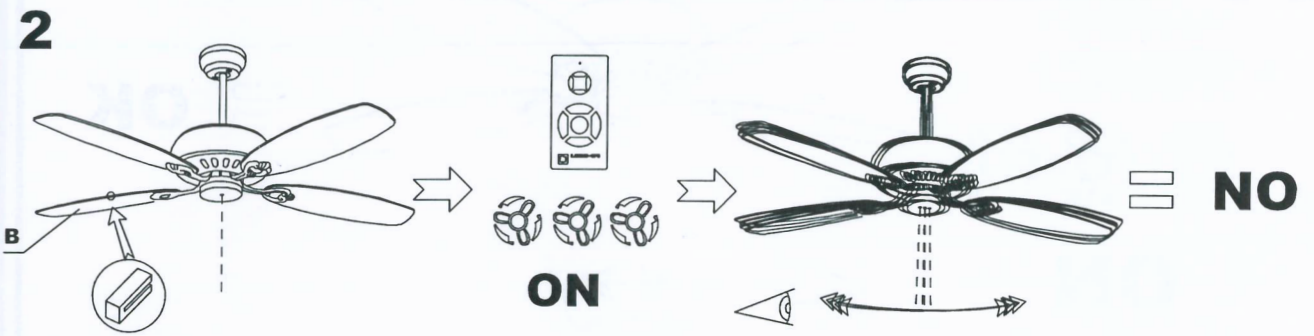

NOVA LUCE

230V~50Hz
MAX.18W LED

Art.-NR.5260261/5260251