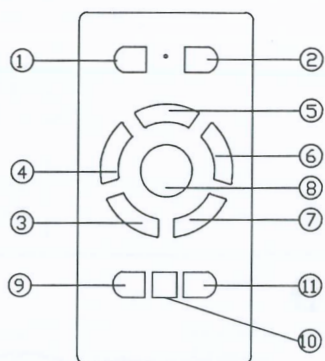

NOVA LUCE

230V~50Hz
MAX.18W LED

Art.-NR.5260261/5260251

①	Fan on/off
②	
③	
④	
⑤	
⑥	
⑦	
⑧	
⑨	
⑩	
⑪