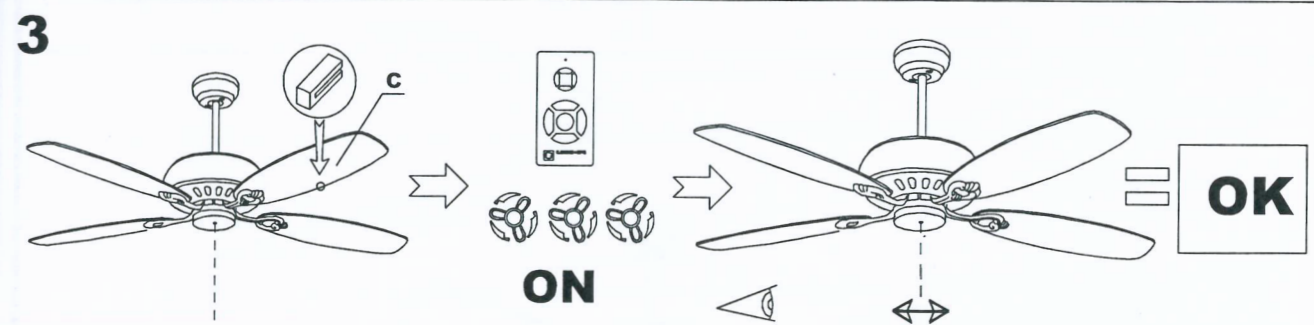

NOVA LUCE

230V~50Hz
MAX.18W LED

Art.-NR.5260261/5260251