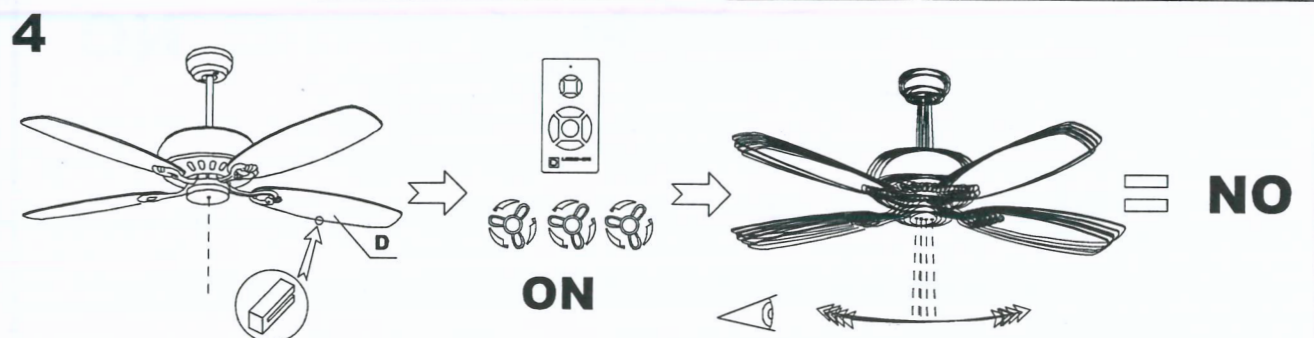

NOVA LUCE

230V~50Hz
MAX.18W LED

Art.-NR.5260261/5260251