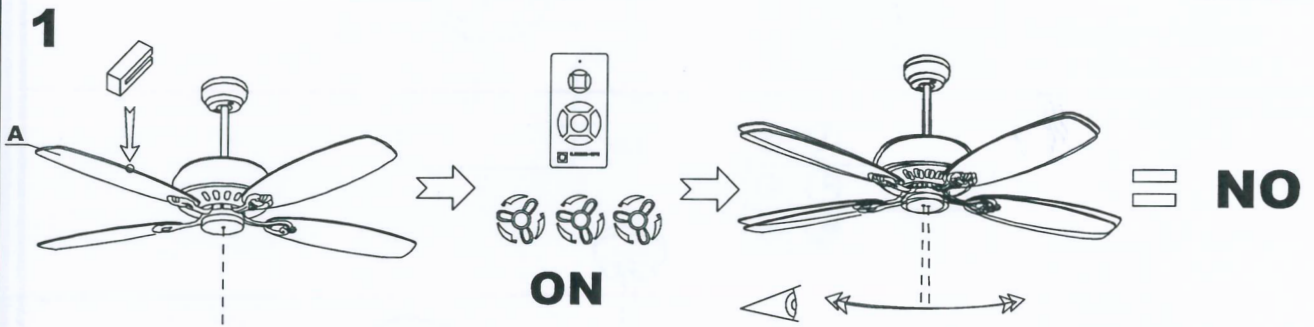

NOVA LUCE

230V~50Hz
MAX.18W LED

Art.-NR.5260261/5260251