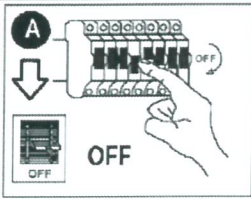

ATTENTION: FOR THIS OPERATION YOU HAVE TO CUT OFF THE POWER

MAXIMUM
220-240V~ 50/60Hz Total: 14W
LED 11.5W

NOVA LUCE

62002