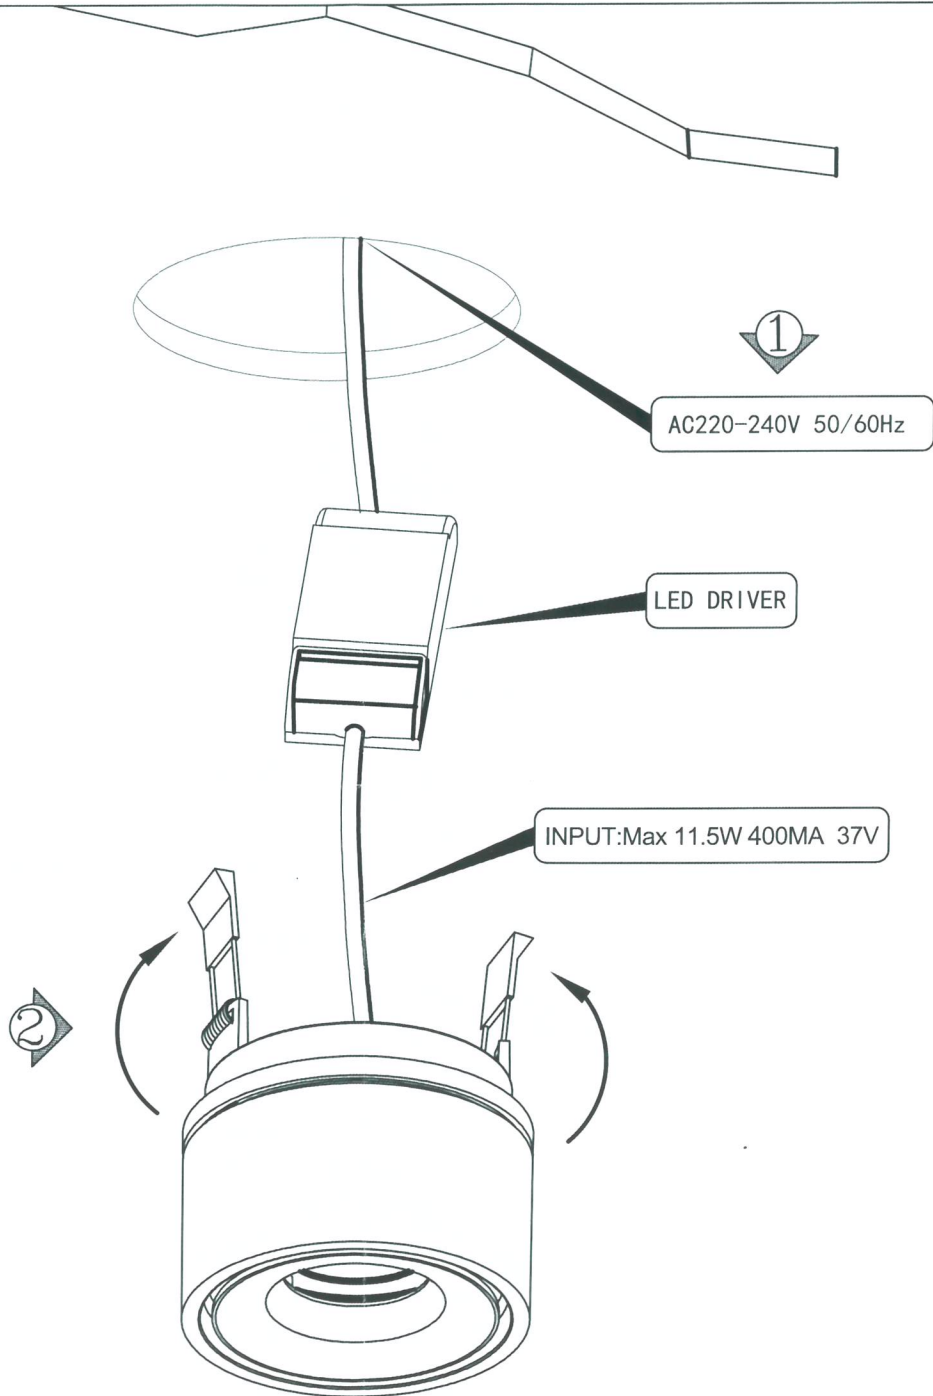

ATTENTION: FOR THIS OPERATION YOU HAVE TO CUT OFF THE POWER

MAXIMUM
220-240V~ 50/60Hz Total: 14W
LED 11.5W

NOVA LUCE

62002