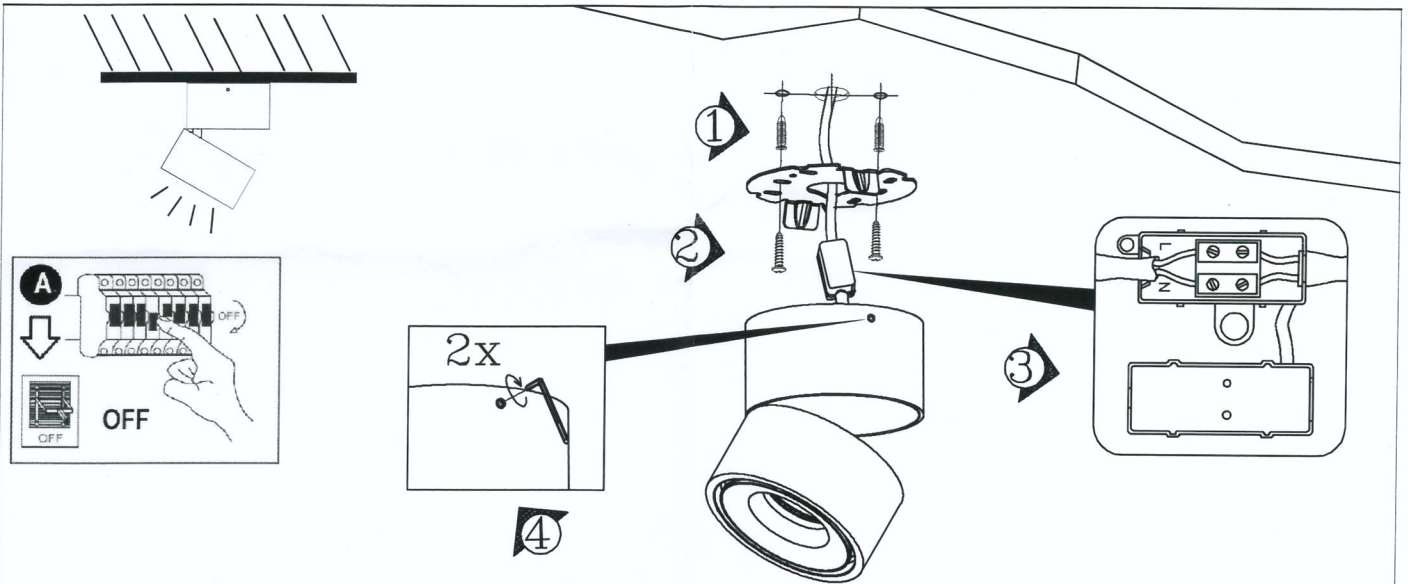

ATTENTION: FOR THIS OPERATION YOU HAVE TO CUT OFF THE POWER

MAXIMUM
220-240V~ 50/60Hz Total:13W
LED 11.5W

NOVA LUCE

62004