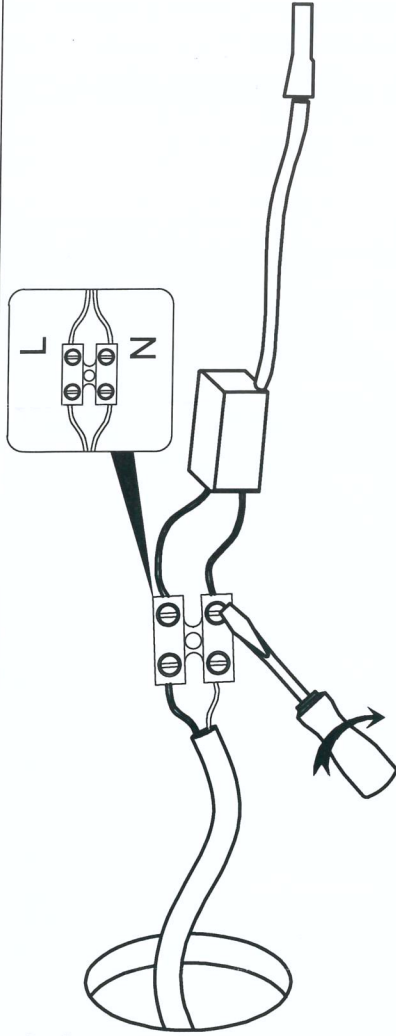

# NOVA LUCE

MAXIMUM

220-240V~50/60HZ LED 2.5W

6800202

1

2

3

4