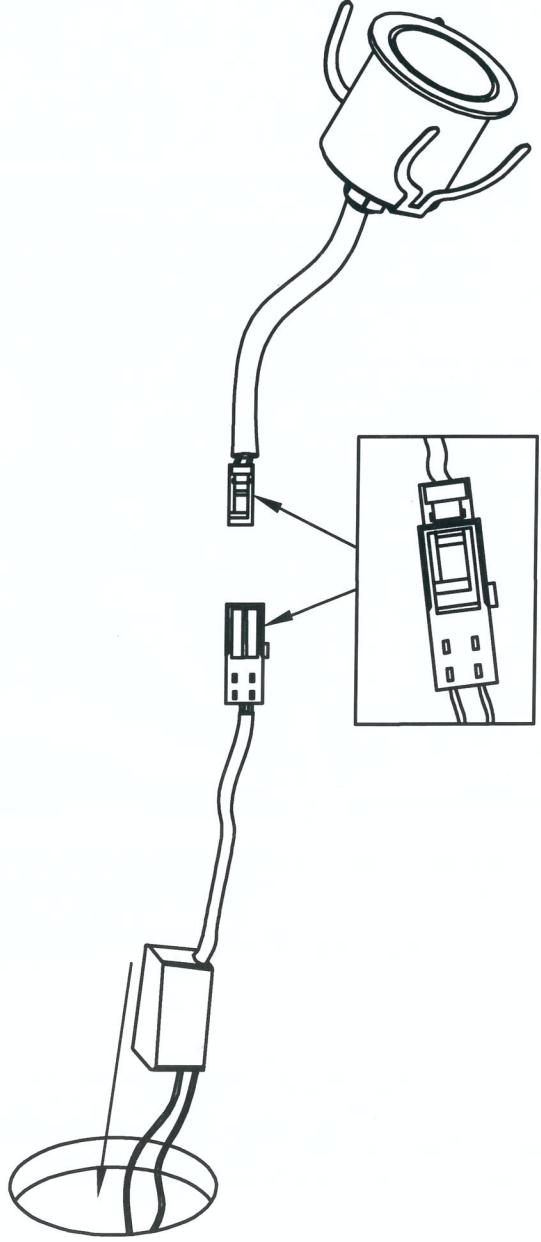

# NOVA LUCE

MAXIMUM

220-240V~50/60HZ LED 2.5W

6800202

1

2

3

4