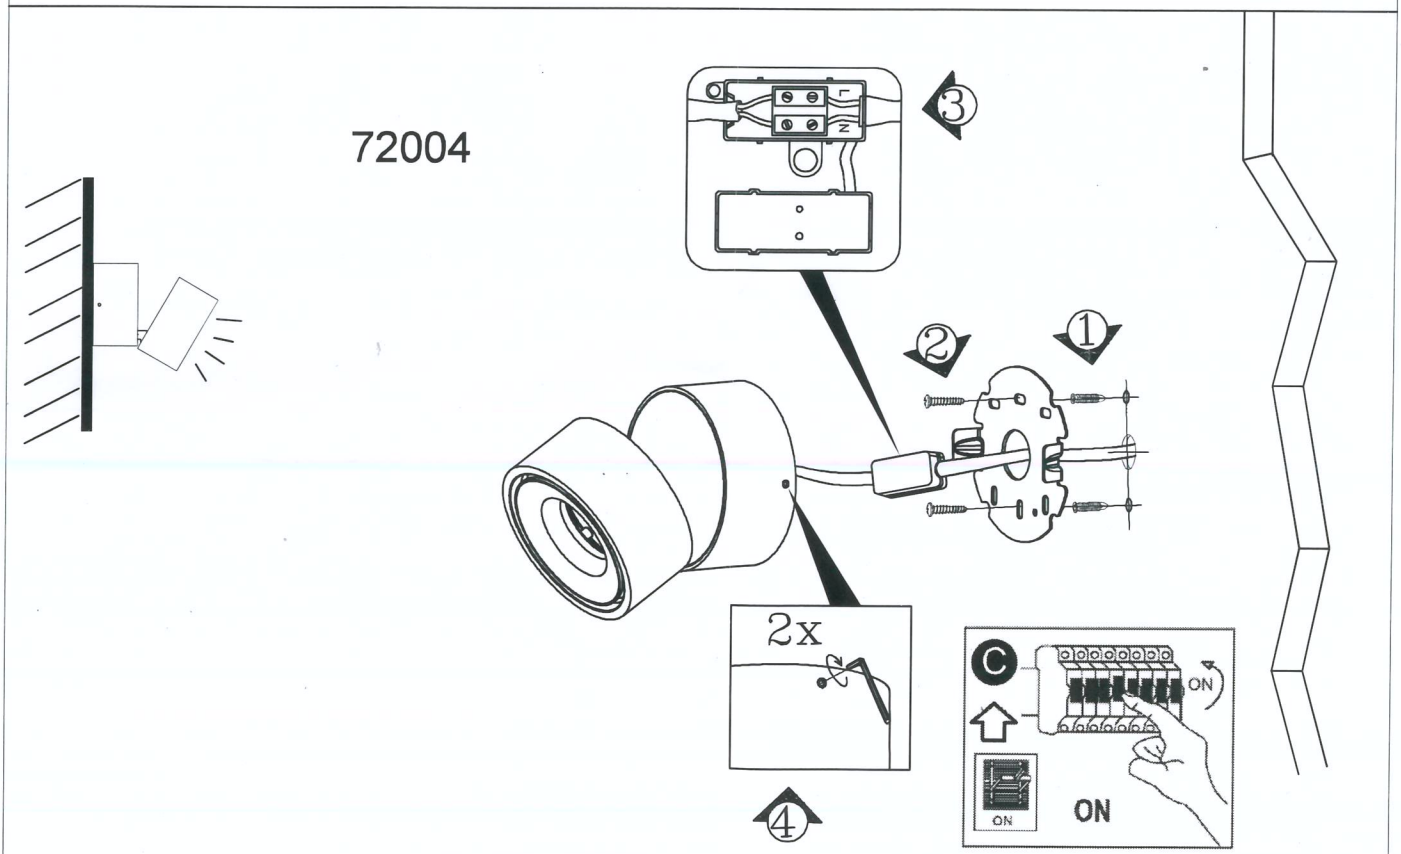

ATTENTION: FOR THIS OPERATION YOU HAVE TO CUT OFF THE POWER

MAXIMUM
220-240V~ 50/60Hz Total: 14W
LED 11.5W

NOVA LUCE

72004

72004