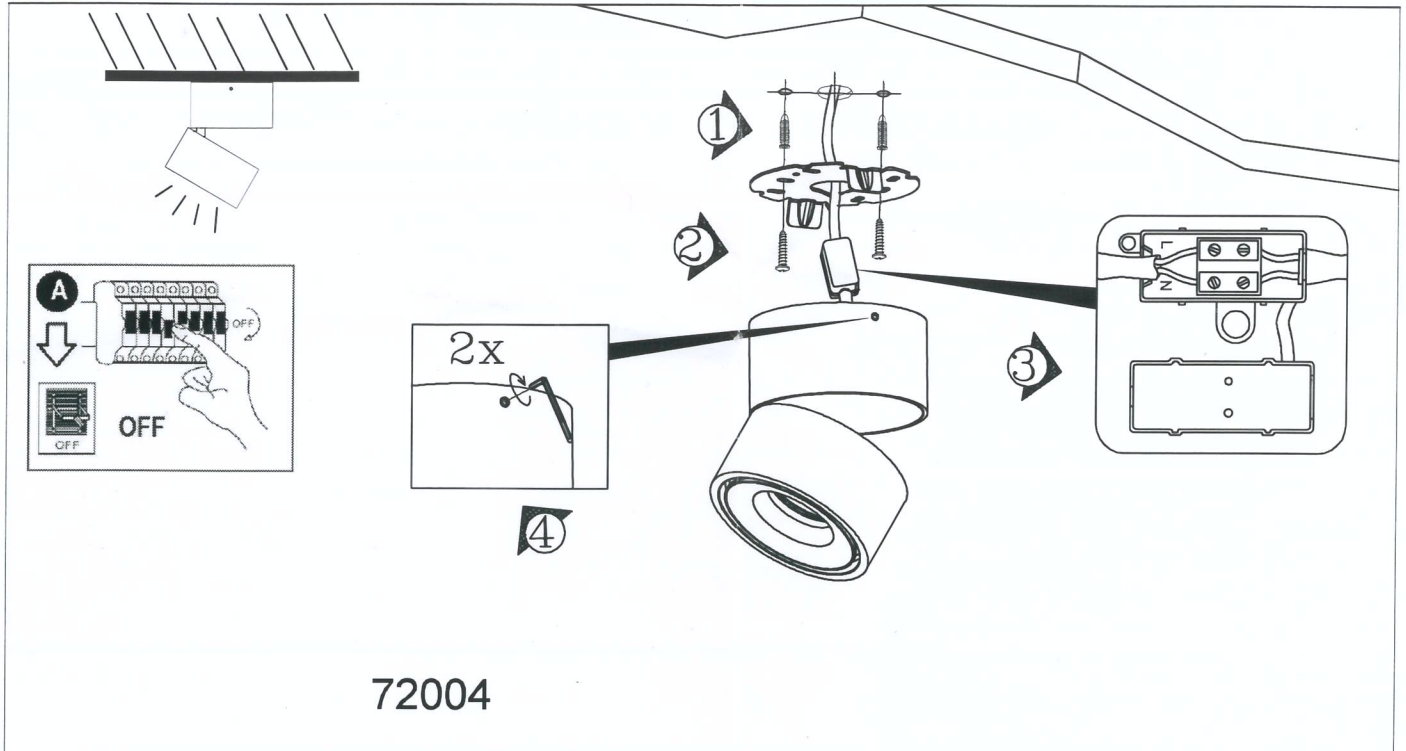

ATTENTION: FOR THIS OPERATION YOU HAVE TO CUT OFF THE POWER

MAXIMUM
220-240V~ 50/60Hz Total: 14W
LED 11.5W

NOVA LUCE

72004

72004