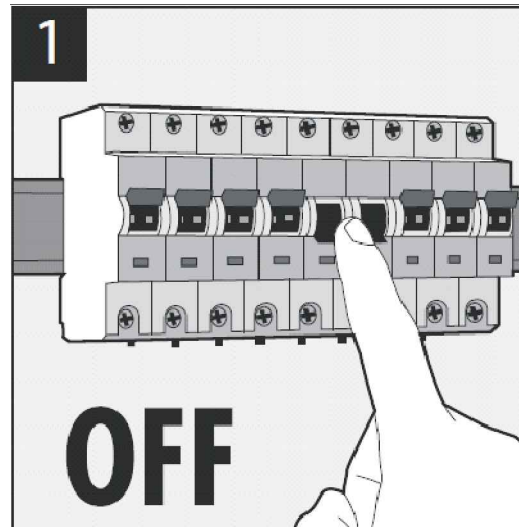

NOVA LUCE

8403624

4- ϕ 4.9 M4 Installation hole

3