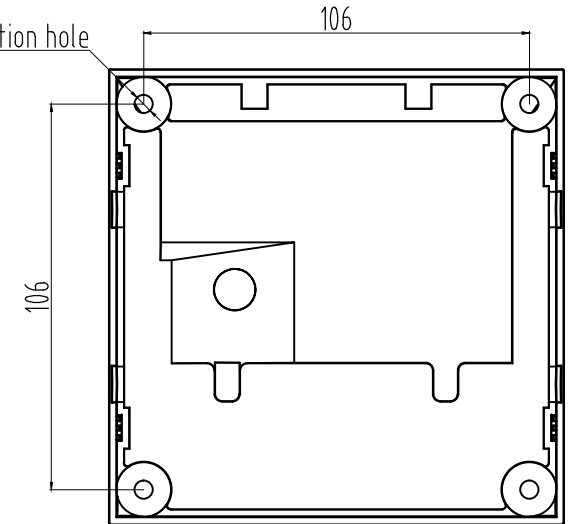

NOVA LUCE

8403624

4- ϕ 4.9 M4 Installation hole

3