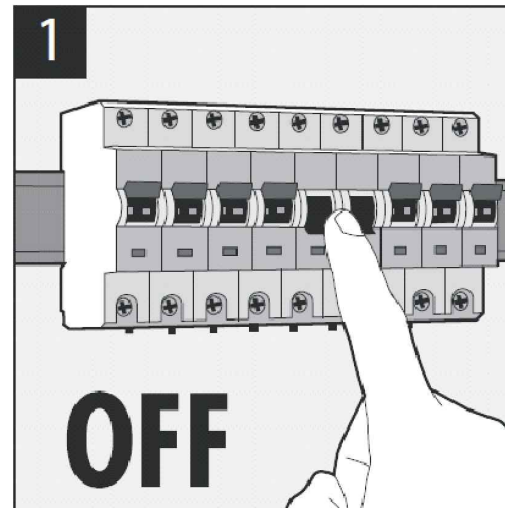

# NOVA LUCE

4- $\phi$ 4.9 M4 Installation hole