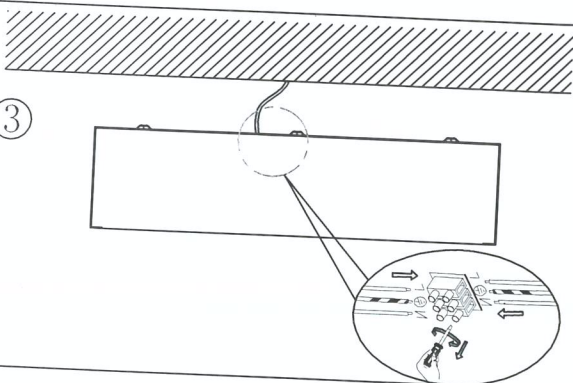

NOVA LUCE

230V-50Hz
Max. 30W LED
Art. -NR. 9001532

①

②

③

④

⑤

⑥