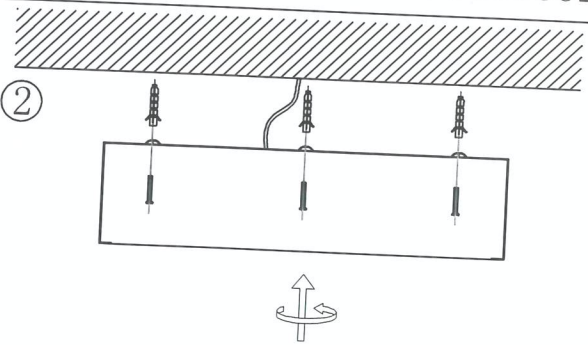

NOVA LUCE

230V-50Hz
Max. 30W LED
Art. -NR. 9001532

①

②

③

④

⑤

⑥