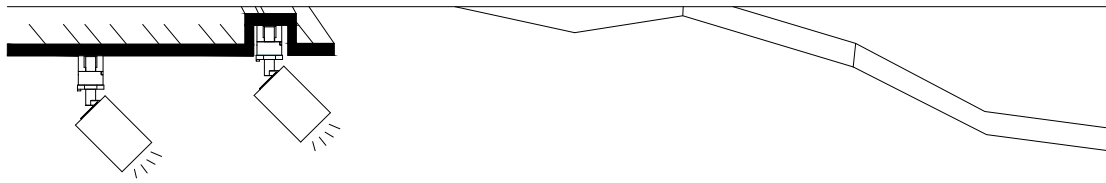

NOVA LUCE

9011311, 9011312

AC220-240V 50/60Hz

Firstly turn off the general Switch

Click The product into the rail

By rotating you can ensemble the product

2. Control the switch, where it is comfortable

Lastly Turn on the general Switch