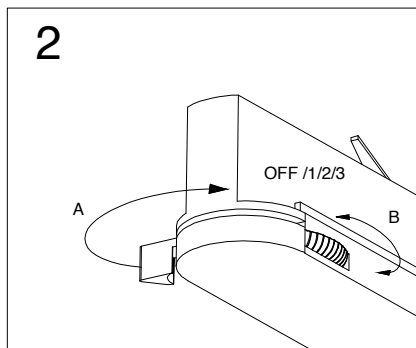

NOVA LUCE

9011311, 9011312

AC220-240V 50/60Hz

Firstly turn off the general Switch

Click The product into the rail

By rotating you can ensemble the product

2. Control the switch, where it is comfortable

Lastly Turn on the general Switch