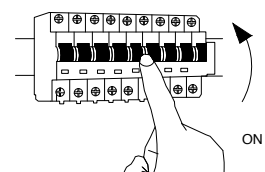

NOVA LUCE

9011311, 9011312

AC220-240V 50/60Hz

Firstly turn off the general Switch

Click The product into the rail

By rotating you can ensemble the product

2. Control the switch, where it is comfortable

Lastly Turn on the general Switch