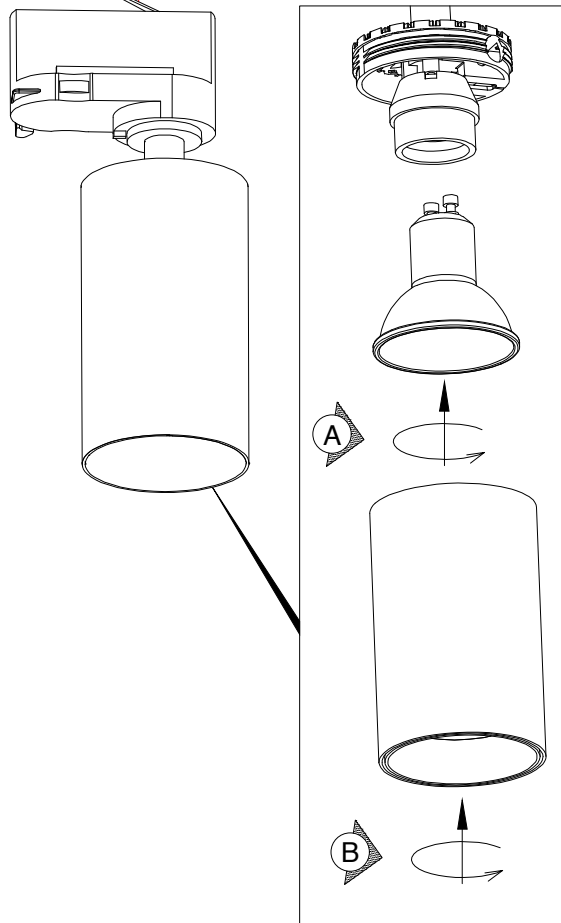

NOVA LUCE

9011311, 9011312

AC220-240V 50/60Hz

Firstly turn off the general Switch

Click The product into the rail

By rotating you can ensemble the product

2. Control the switch, where it is comfortable

Lastly Turn on the general Switch