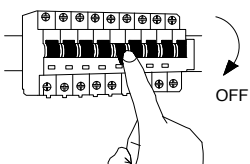

NOVA LUCE

9011311, 9011312

AC220-240V 50/60Hz

Firstly turn off the general Switch

Click The product into the rail

By rotating you can ensemble the product

2. Control the switch, where it is comfortable

Lastly Turn on the general Switch