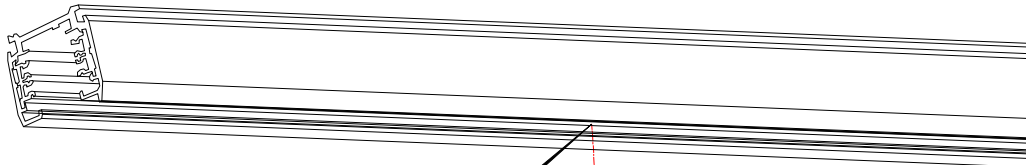

NOVA LUCE

9011311, 9011312

AC220-240V 50/60Hz

Firstly turn off the general Switch

Click The product into the rail

By rotating you can ensemble the product

2. Control the switch, where it is comfortable

Lastly Turn on the general Switch