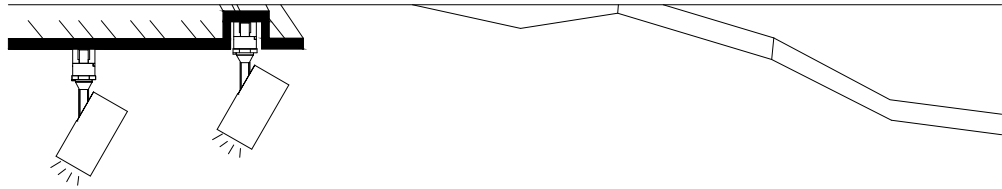

# NOVA LUCE

9011951, 9011952

AC220-240V 50/60Hz

Firstly turn off the general Switch

Click The product into the rail

By rotating you can ensemble the product

2. Control the switch, where it is comfortable

Lastly Turn on the general Switch