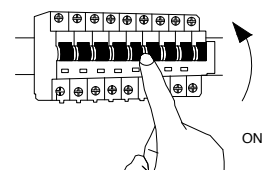

# NOVA LUCE

9011951, 9011952

AC220-240V 50/60Hz

Firstly turn off the general Switch

Click The product into the rail

By rotating you can ensemble the product

2. Control the switch, where it is comfortable

Lastly Turn on the general Switch