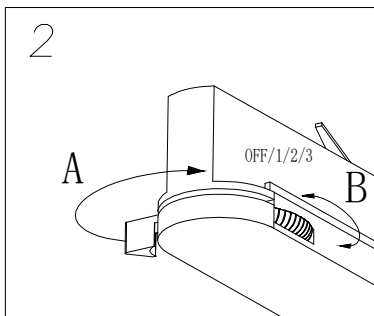

# NOVA LUCE

9011951, 9011952

AC220-240V 50/60Hz

Firstly turn off the general Switch

Click The product into the rail

By rotating you can ensemble the product

2. Control the switch, where it is comfortable

Lastly Turn on the general Switch