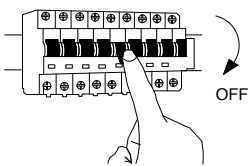

# NOVA LUCE

9011951, 9011952

AC220-240V 50/60Hz

Firstly turn off the general Switch

Click The product into the rail

By rotating you can ensemble the product

2. Control the switch, where it is comfortable

Lastly Turn on the general Switch