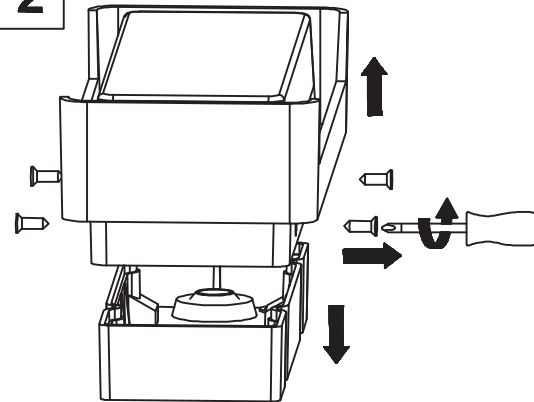

NOVA LUCE

230V~50Hz
MAX:13W LED

ART NR:9160081

OUTDOOR

1

2

3

4