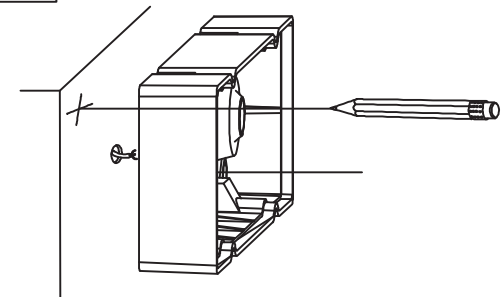

NOVA LUCE

230V~50Hz
MAX:13W LED

ART NR:9160081

OUTDOOR

1

2

3

4