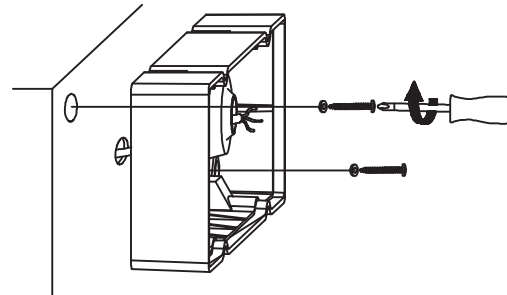

NOVA LUCE

230V~50Hz
MAX:13W LED

ART NR:9160081

OUTDOOR

1

2

3

4

5

6

You will need

7

8

9