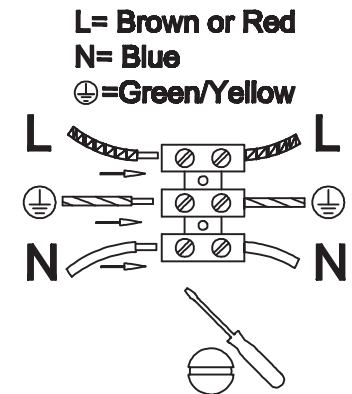

NOVA LUCE

230V~50Hz
MAX:13W LED

ART NR:9160081

OUTDOOR

1

2

3

4

5

6

You will need

7

8

9