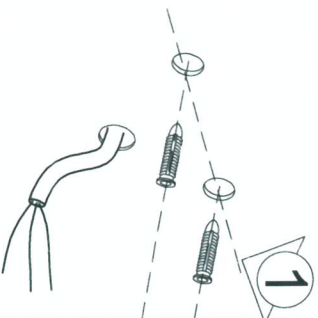

ATTENTION: FOR THIS OPERATION YOU HAVE TO CUT OFF THE POWER

MAXIMUM
220-240V~50Hz G9 LED MAX 5W

NOVA LUCE

B

9164923

2

1

3