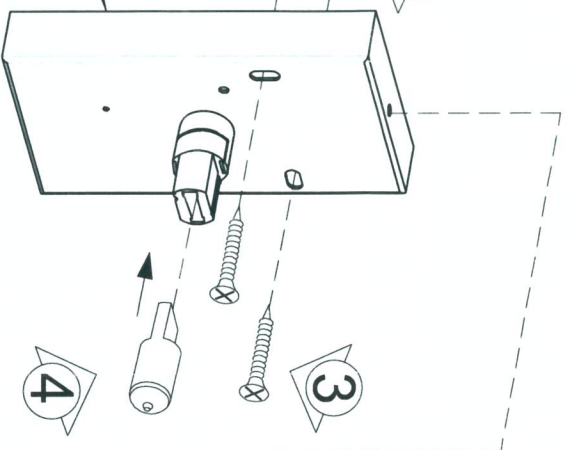

ATTENTION: FOR THIS OPERATION YOU HAVE TO CUT OFF THE POWER

MAXIMUM
220-240V~50Hz G9 LED MAX 5W

NOVA LUCE

B

9164923

2

1

3