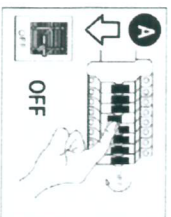

ATTENTION: FOR THIS OPERATION YOU HAVE TO CUT OFF THE POWER

MAXIMUM
220-240V~50Hz G9 LED MAX 5W

NOVA LUCE

B

9164923

2

1

3