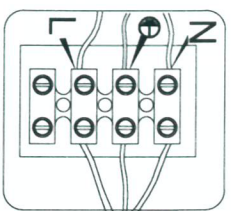

ATTENTION: FOR THIS OPERATION YOU HAVE TO CUT OFF THE POWER

MAXIMUM
220-240V~50Hz G9 LED MAX 5W

NOVA LUCE

B

9164923

2

1

3