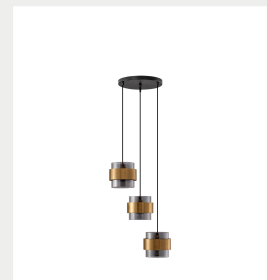

NOVA LUCE

Supplier's name or trade mark: NOVA LUCE S.A
Supplier's address: SCHIMATARI VIOTIAS 32009, GREECE
Model identifier: 9236372
Type of light source: LED E27 3x12 Watt Bulb Excluded

Product information Sheet

General Information

Material number	9236372
Type	
Product segment	

Dimensions

Length (in cm)	-
Diameter (in cm)	45 cm
Width (in cm)	-
Height (in cm)	170 cm
Net Weight	

Material & Colour

Enclosure Material	Smoky Glass & Metal
Colour	Gold & Black
Adjustable	