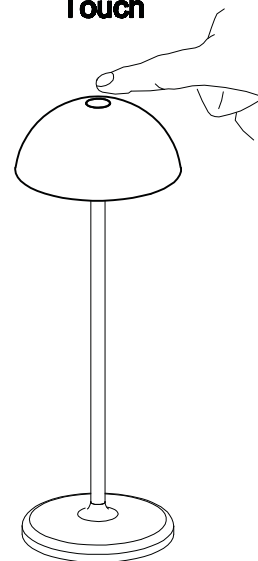

A

Firstly, charge the lamp until the led change to green. The USB cable and the adaptor are in the attachment white box.

Red (Charging)	Green (Full)
	

B

Secondly, to turn on/off the lamp, please touch the switch on the top.

Touch

C

The lamp is dimmable.

Long press