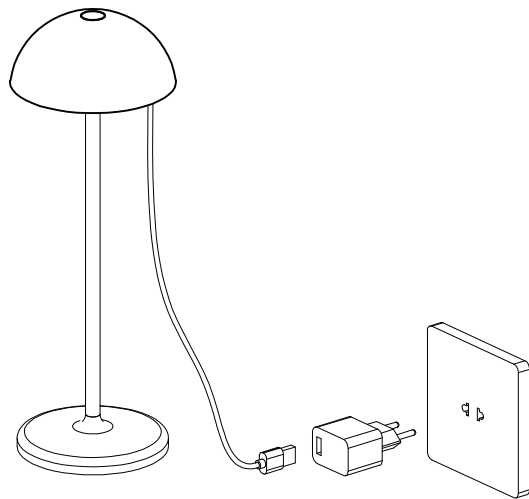

A

Firstly, charge the lamp until the led change to green. The USB cable and the adaptor are in the attachment white box.

Red (Charging)	Green (Full)
	

B

Secondly, to turn on/off the lamp, please touch the switch on the top.

Touch

C

The lamp is dimmable.

Long press