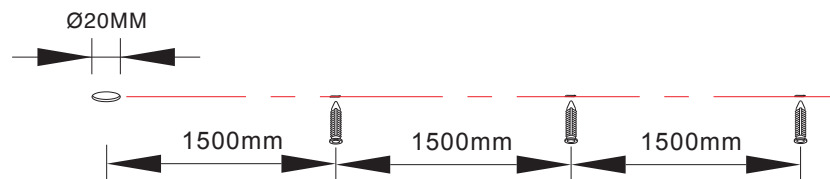

ITEM: 9303941

POWER: 11W

INPUT: 220-240V,50/60Hz

ATTENTION: YOU HAVE TO CUT OFF THE POWER BEFORE INSTALLING THE LAMP

1

The dimensions are for reference size!
It can be positioned according to actual demand size.