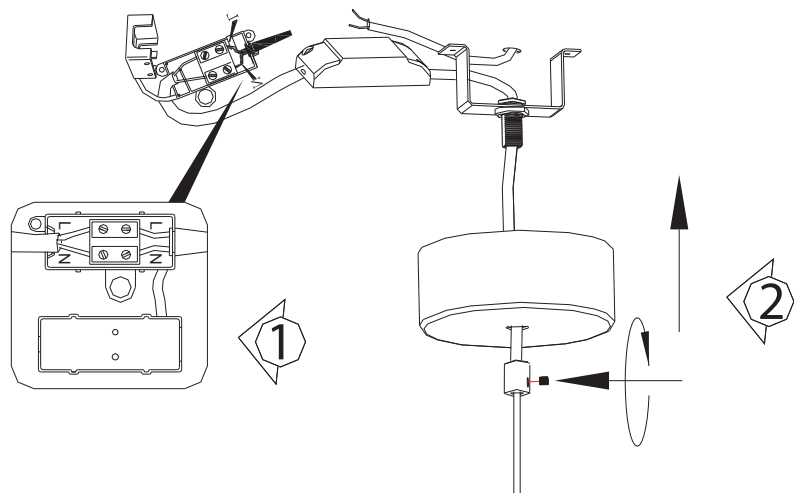

ITEM: 9303941

POWER: 11W

INPUT: 220-240V,50/60Hz

ATTENTION: YOU HAVE TO CUT OFF THE POWER BEFORE INSTALLING THE LAMP

1

The dimensions are for reference size!
It can be positioned according to actual demand size.

2

3

4