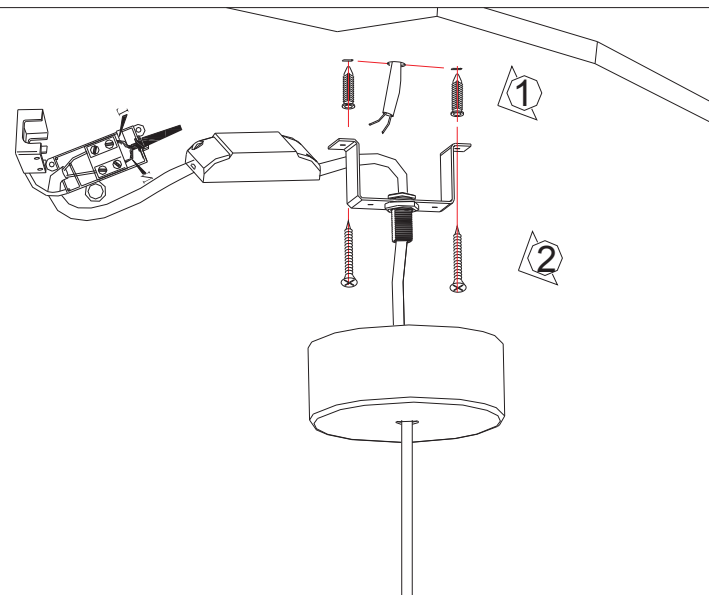

The dimensions are for reference size!
It can be positioned according to actual demand size.

2