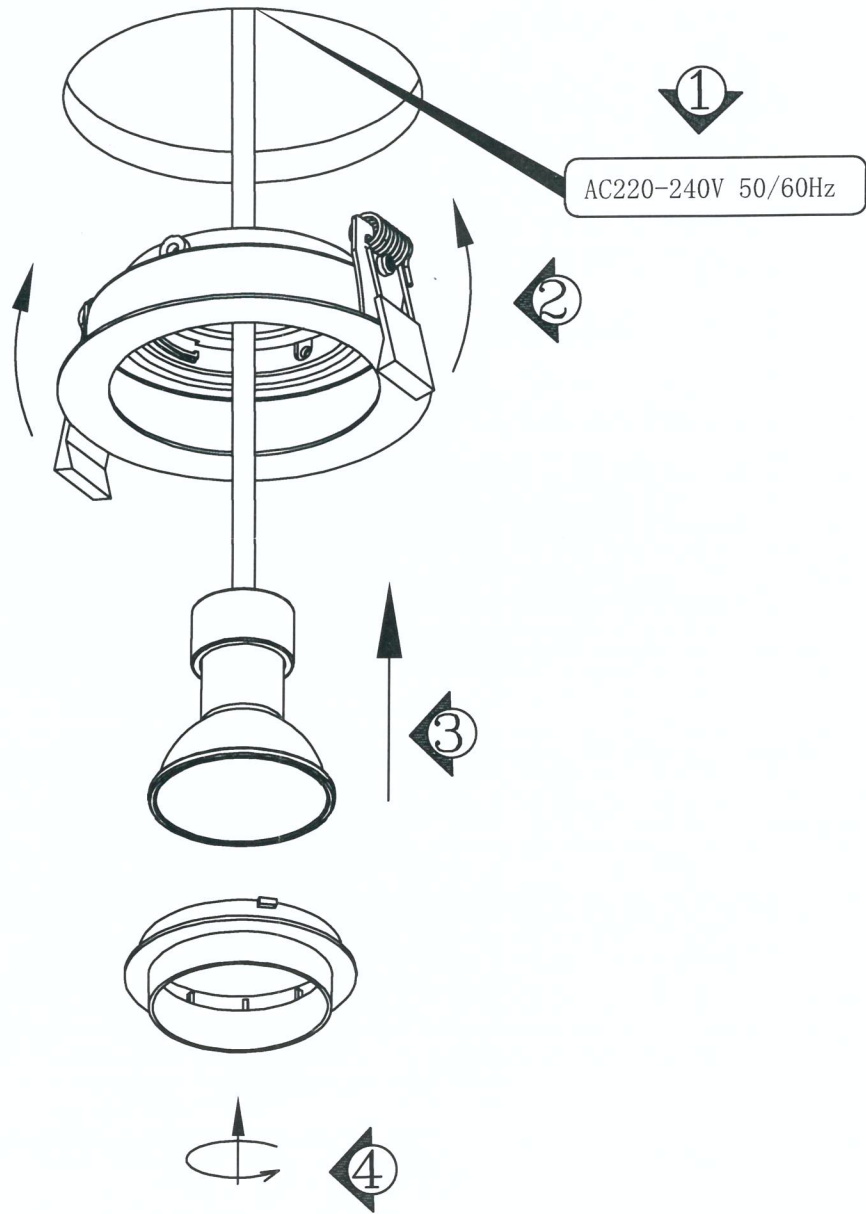

ATTENTION: FOR THIS OPERATION YOU HAVE TO CUT OFF THE POWER

# NOVA LUCE

MAXIMUM  
220-240V~ 50/60Hz  
GU10 LED Max 13W

9430124