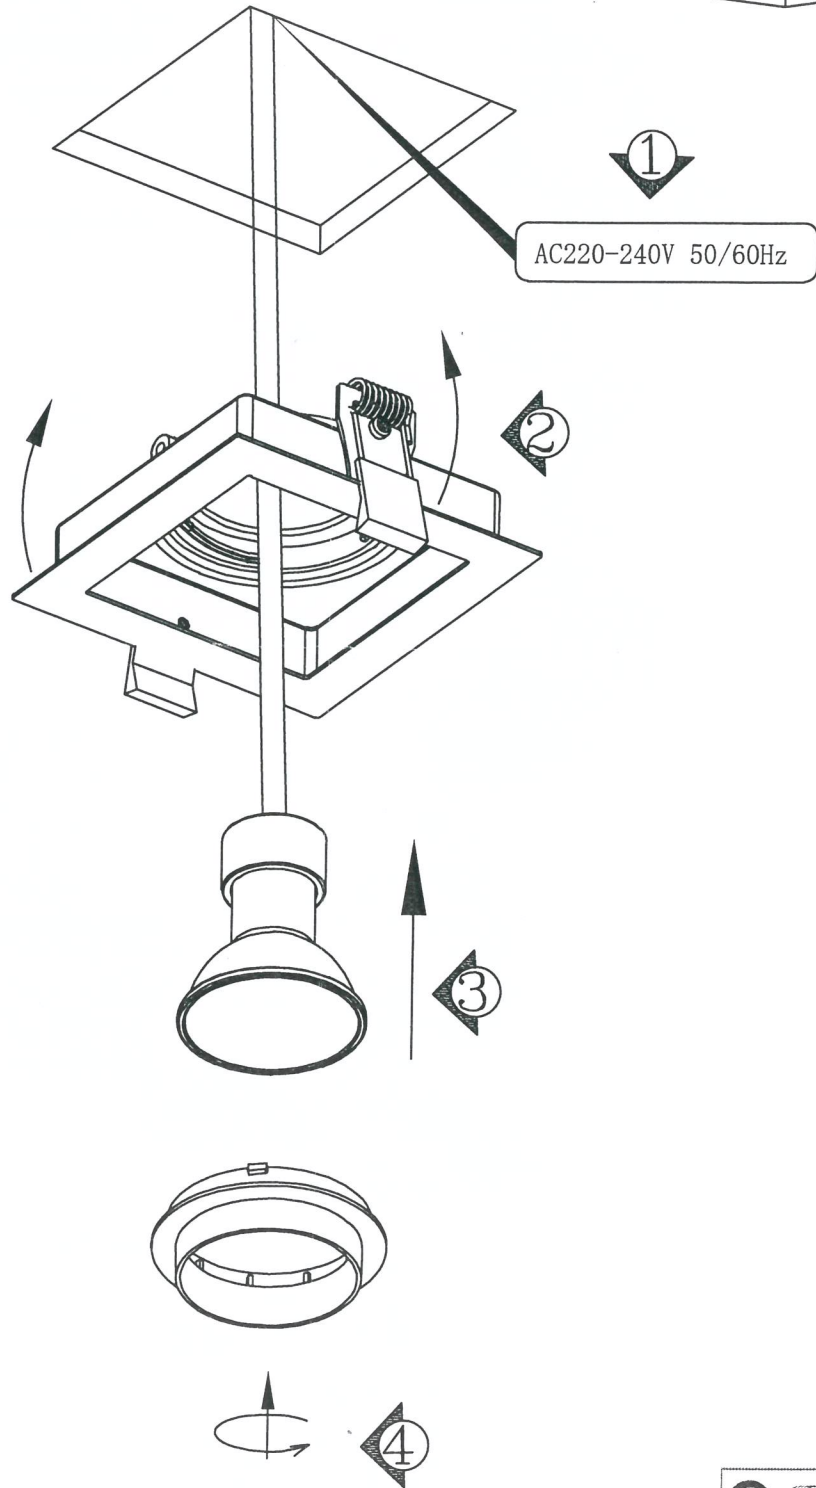

ATTENTION: FOR THIS OPERATION YOU HAVE TO CUT OFF THE POWER

MAXIMUM
220-240V~ 50/60Hz
GU10 LED Max 13W

NOVA LUCE

9430241