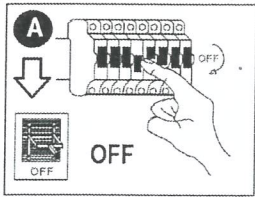

ATTENTION: FOR THIS OPERATION YOU HAVE TO CUT OFF THE POWER

MAXIMUM
220-240V~ 50/60Hz
GU10 LED Max 13W

NOVA LUCE

9430241