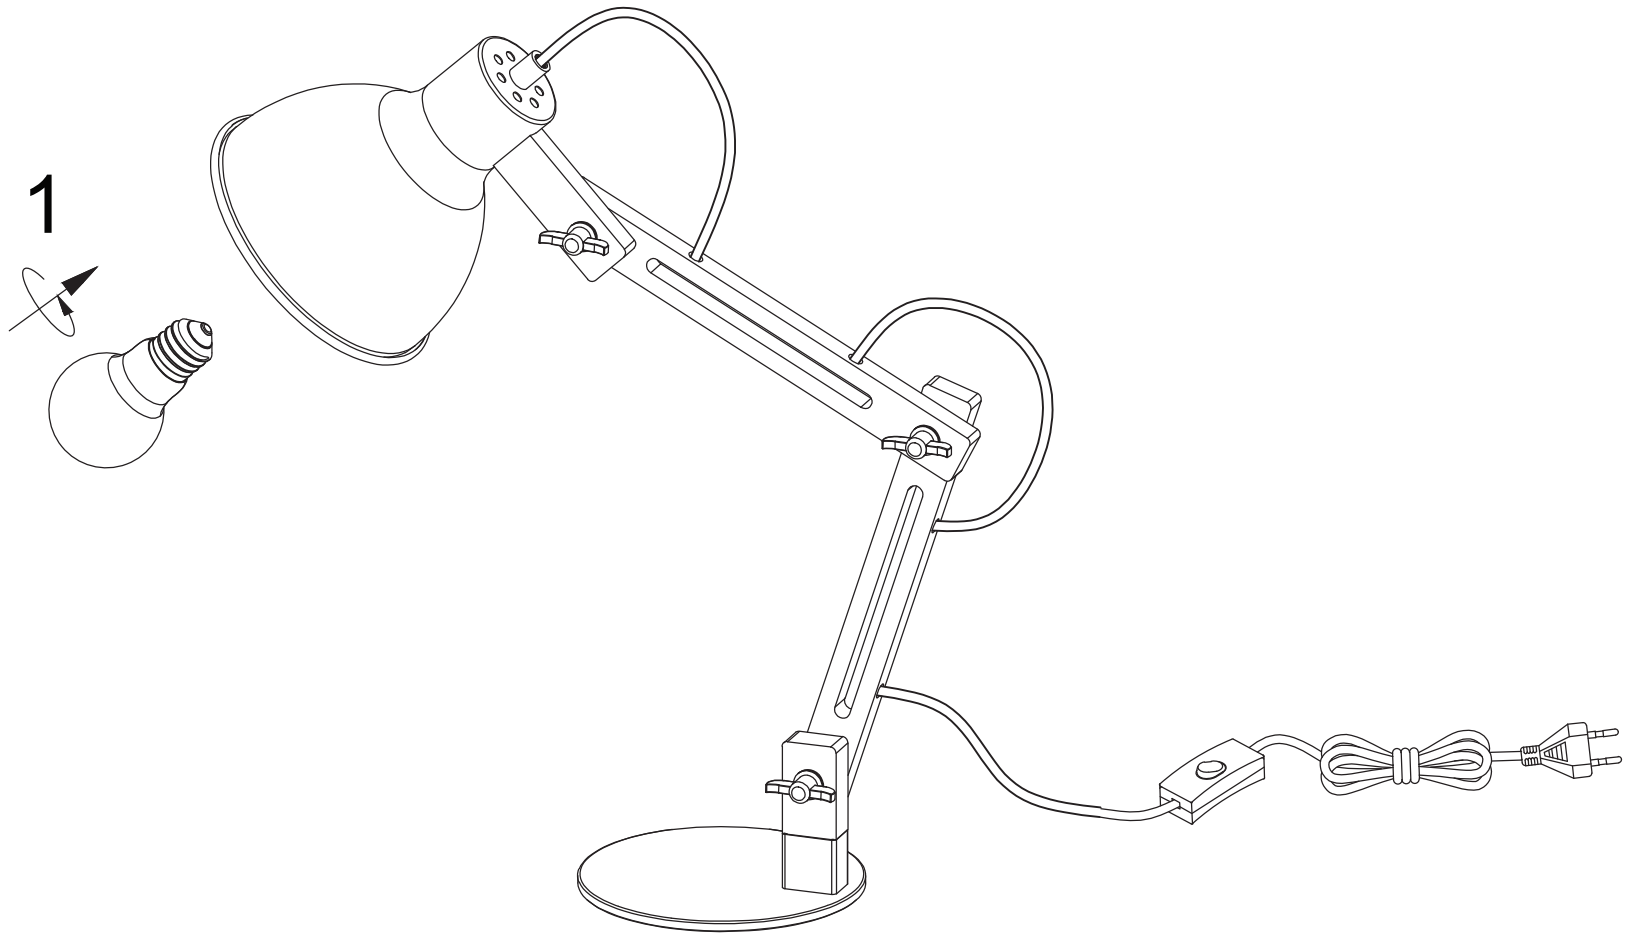

NOVA LUCE

230V~ 50Hz
MAX LED E27 1x15W

Art.-NR. 9620129, 9620130

Bulb Excluded