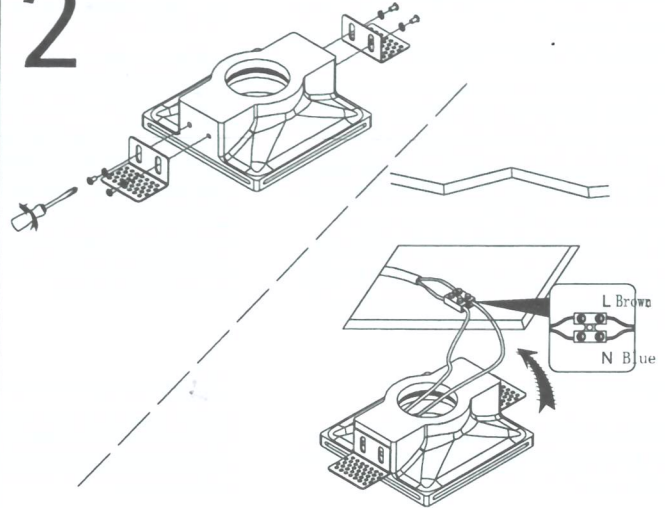

# NOVA LUCE

Art.-NR.9879104

ATTENTION: FOR THIS OPERATION YOU HAVE TO CUT OFF THE POWER

**MAXIMUM**  
220-240V~ 50Hz GU10 Max LED 10W  
No light source

1

2

3

4