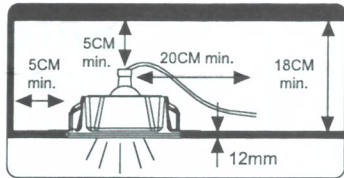

# NOVA LUCE

Art.-NR.9879104

ATTENTION: FOR THIS OPERATION YOU HAVE TO CUT OFF THE POWER

**MAXIMUM**  
220-240V~ 50Hz GU10 Max LED 10W  
No light source

1

2

3

4