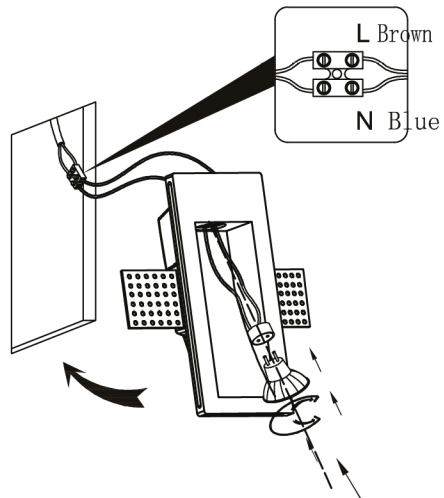

248x113mm

2