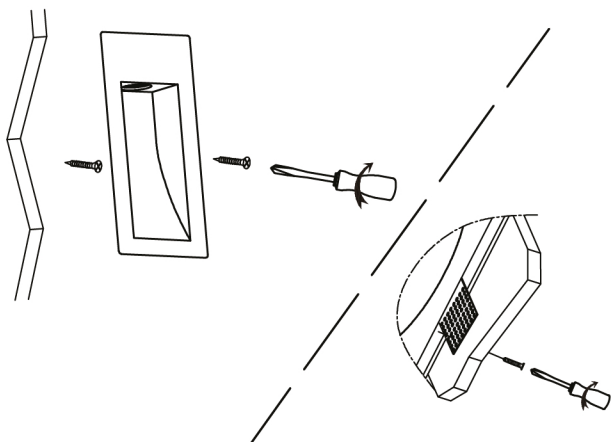

NOVA LUCE

Art.-NR.9879388

ATTENTION: FOR THIS OPERATION YOU HAVE TO CUT OFF THE POWER

MAXIMUM

220-240V~ 50/60Hz MR11 20W

No light source

1

248x113mm

2

3

4

5

6