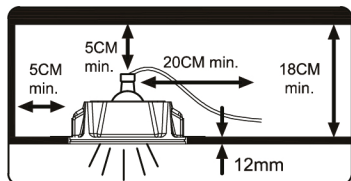

NOVA LUCE

Art.-NR.9879388

ATTENTION: FOR THIS OPERATION YOU HAVE TO CUT OFF THE POWER

MAXIMUM

220-240V~ 50/60Hz MR11 20W

No light source

1

248x113mm