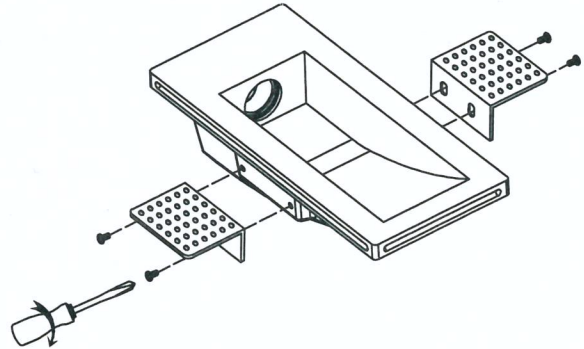

NOVA LUCE

Art.-NR.9879390

ATTENTION: FOR THIS OPERATION YOU HAVE TO CUT OFF THE POWER

MAXIMUM

220-240V~ 50/60Hz MR11 35W

No light source

1

2