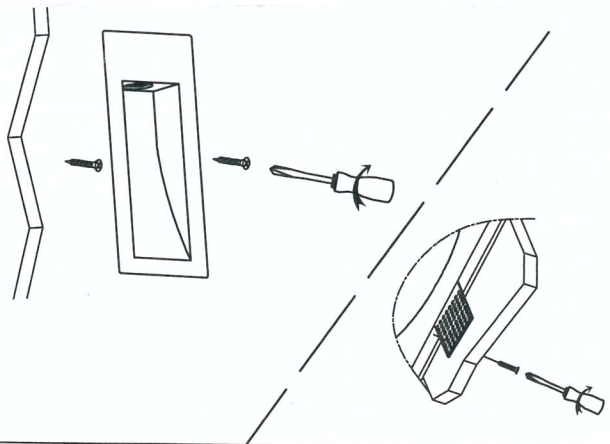

NOVA LUCE

Art.-NR.9879390

ATTENTION: FOR THIS OPERATION YOU HAVE TO CUT OFF THE POWER

MAXIMUM

220-240V~ 50/60Hz MR11 35W

No light source

1

2

3

4

5

6