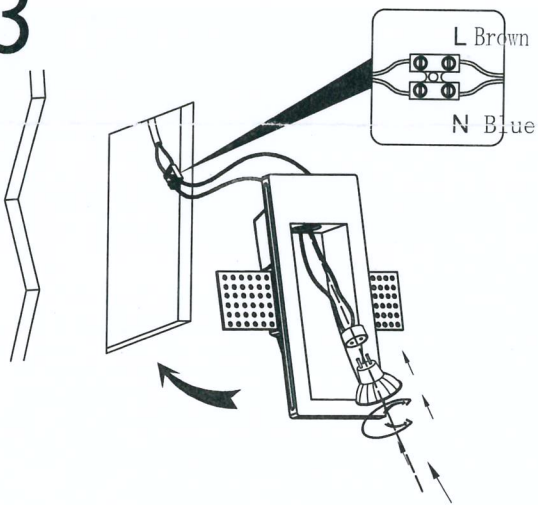

NOVA LUCE

Art.-NR.9879390

ATTENTION: FOR THIS OPERATION YOU HAVE TO CUT OFF THE POWER

MAXIMUM

220-240V~ 50/60Hz MR11 35W

No light source

1

2

3

4

5

6