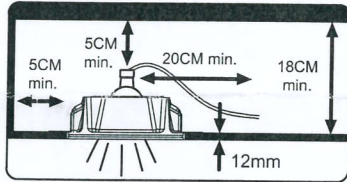

NOVA LUCE

Art.-NR.9879390

ATTENTION: FOR THIS OPERATION YOU HAVE TO CUT OFF THE POWER

MAXIMUM

220-240V~ 50/60Hz MR11 35W

No light source

1

2