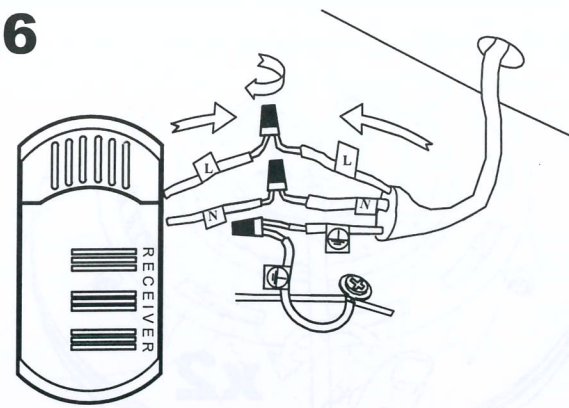

NOVA LUCE

230V~50Hz
MAX.18WLED

Art.-NR.9953198

25

26

27

28

NOVA LUCE

230V~50Hz
MAX.18WLED

Art.-NR.9953198

①	Fan on/off
②	Light on/off
③	Light 1 on/off
④	Light 2 on/off
⑤	Light 3 on/off
⑥	Light 4 on/off
⑦	Light 5 on/off
⑧	Light 6 on/off
⑨	Light 7 on/off
⑩	Light 8 on/off
⑪	Light 9 on/off