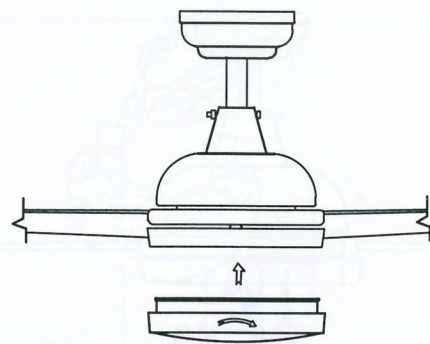

# NOVA LUCE

230V~50Hz  
MAX.18WLED

Art.-NR.9953198

①	Fan on/off
②	Light on/off
③	Light 1 on/off
④	Light 2 on/off
⑤	Light 3 on/off
⑥	Light 4 on/off
⑦	Light 5 on/off
⑧	Light 6 on/off
⑨	Light 7 on/off
⑩	Light 8 on/off
⑪	Light 9 on/off