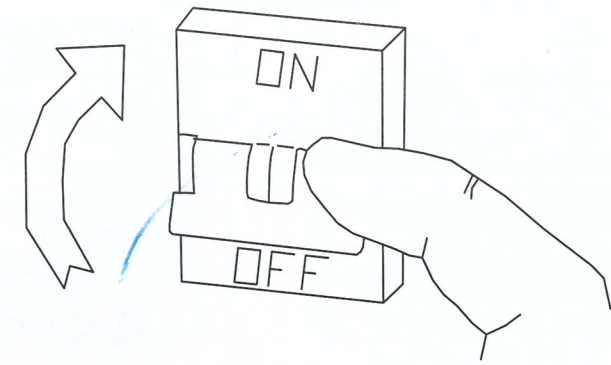

NOVA LUCE

230V~50Hz
MAX.18WLED

Art.-NR.9953198