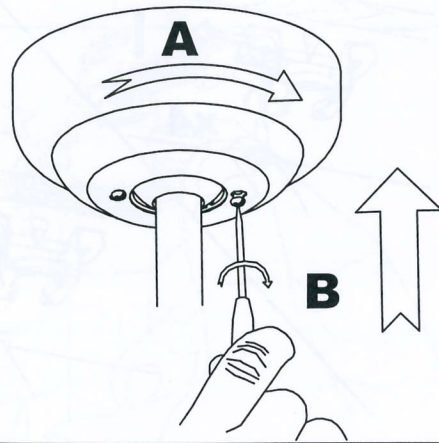

NOVA LUCE

230V~50Hz
MAX.18WLED

Art.-NR.9953198

25

26

27

28

NOVA LUCE

230V~50Hz
MAX.18WLED

Art.-NR.9953198

①	Fan on/off
②	Light on/off
③	Light 1 on/off
④	Light 2 on/off
⑤	Light 3 on/off
⑥	Light 4 on/off
⑦	Light 5 on/off
⑧	Light 6 on/off
⑨	Light 7 on/off
⑩	Light 8 on/off
⑪	Light 9 on/off