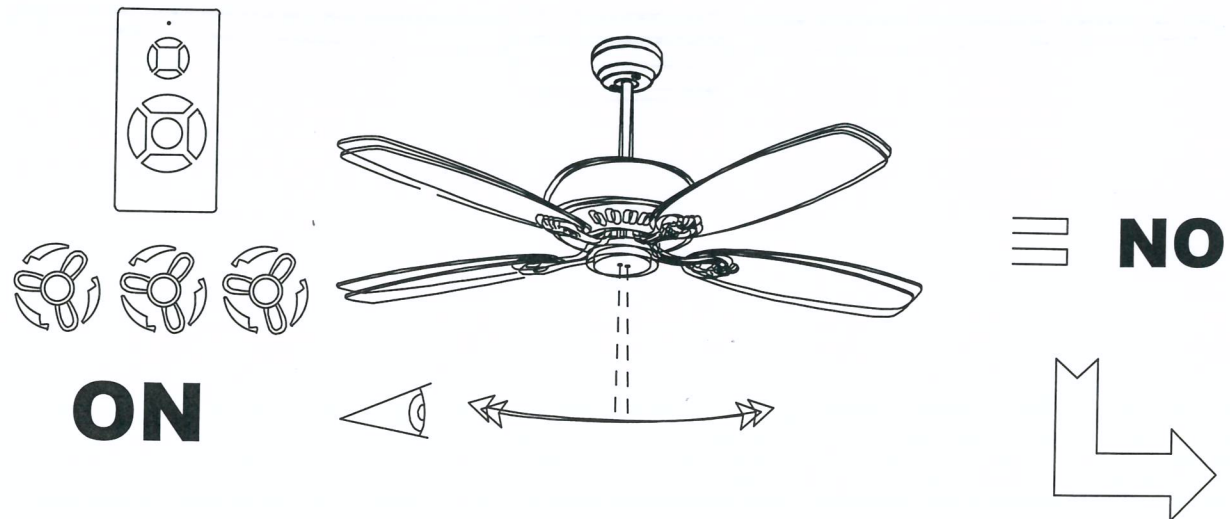

NOVA LUCE

230V~50Hz
MAX.18WLED

Art.-NR.9953198