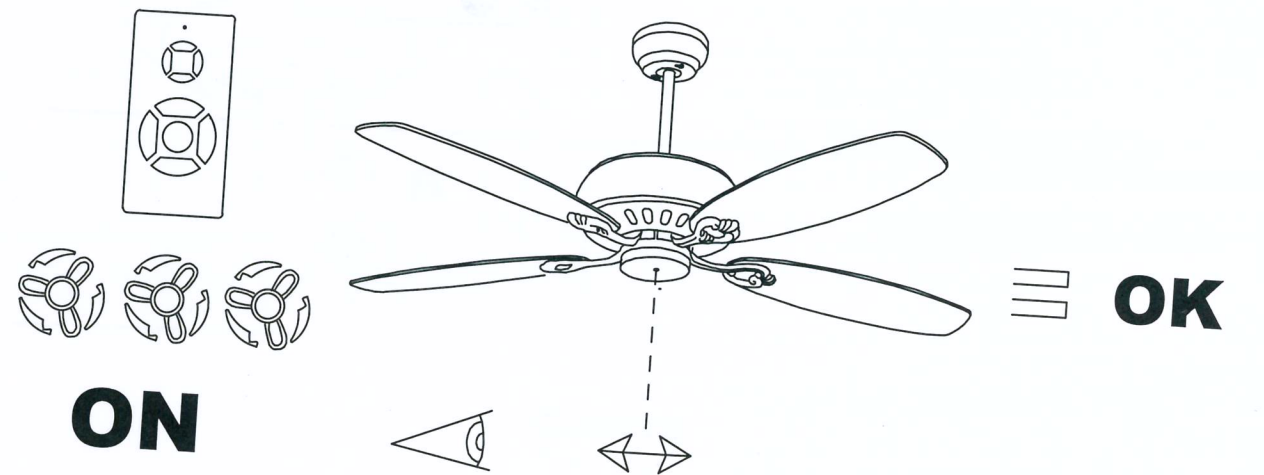

NOVA LUCE

230V~50Hz
MAX.18WLED

Art.-NR.9953198