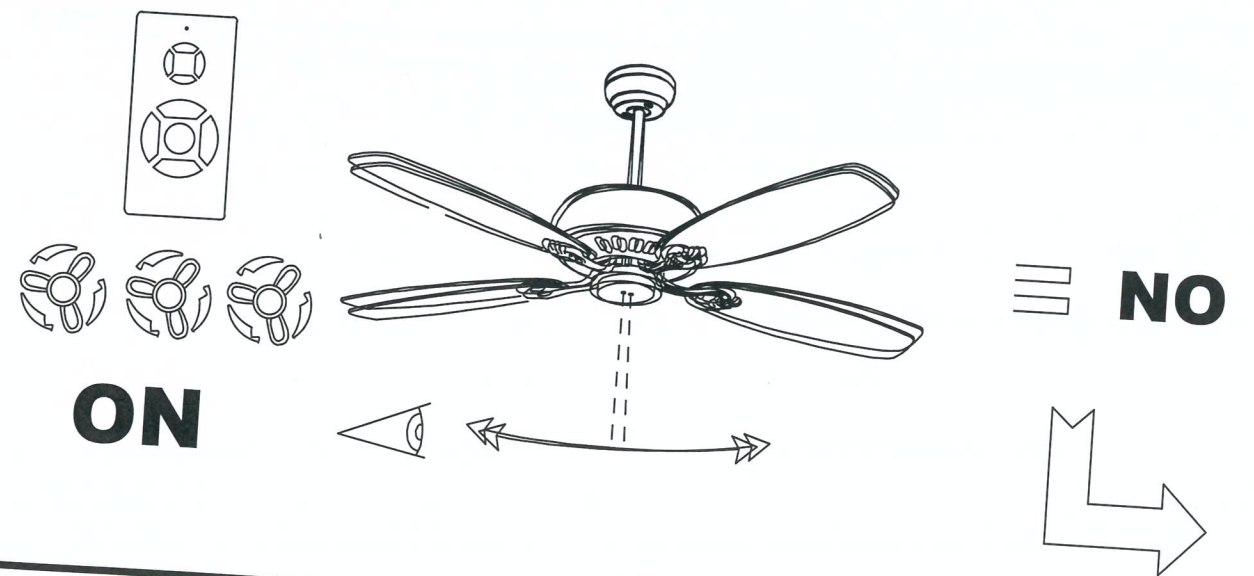

NOVA LUCE

230V~50Hz
MAX.18WLED

Art.-NR.9953198