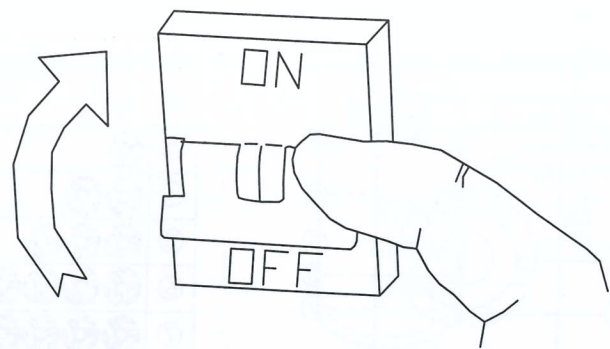

NOVA LUCE

230V~50Hz
MAX.18WLED

Art.-NR.9953198