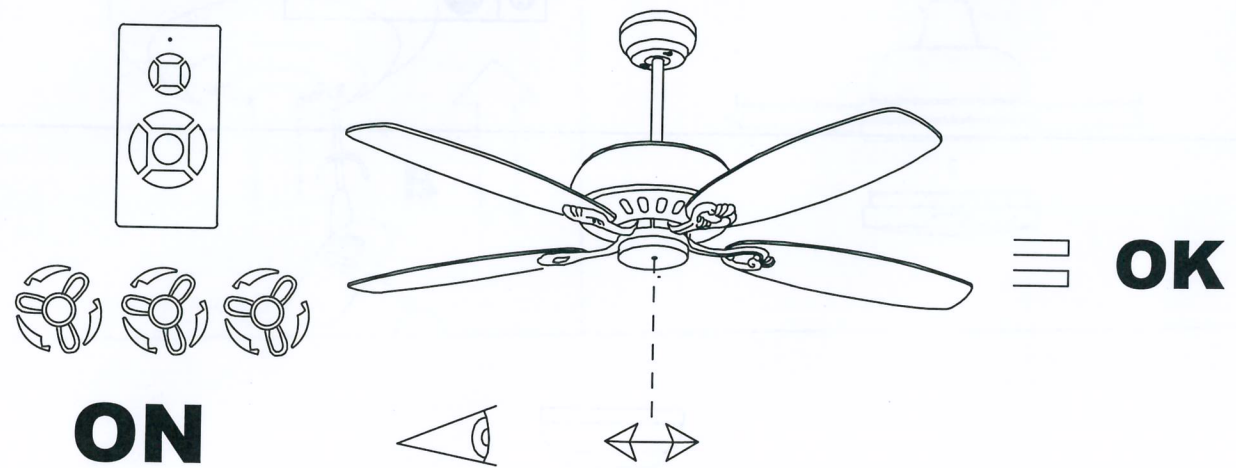

NOVA LUCE

230V~50Hz
MAX.18WLED

Art.-NR.9953198