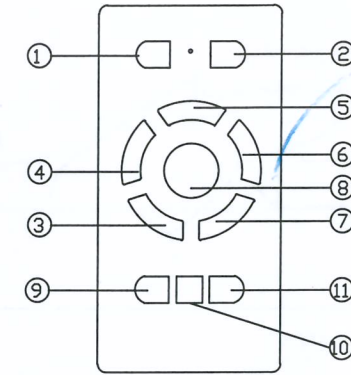

# NOVA LUCE

230V~50Hz  
MAX.18WLED

Art.-NR.9953198

①	Fan on/off
②	Light on/off
③	Light 1 on/off
④	Light 2 on/off
⑤	Light 3 on/off
⑥	Light 4 on/off
⑦	Light 5 on/off
⑧	Light 6 on/off
⑨	Light 7 on/off
⑩	Light 8 on/off
⑪	Light 9 on/off