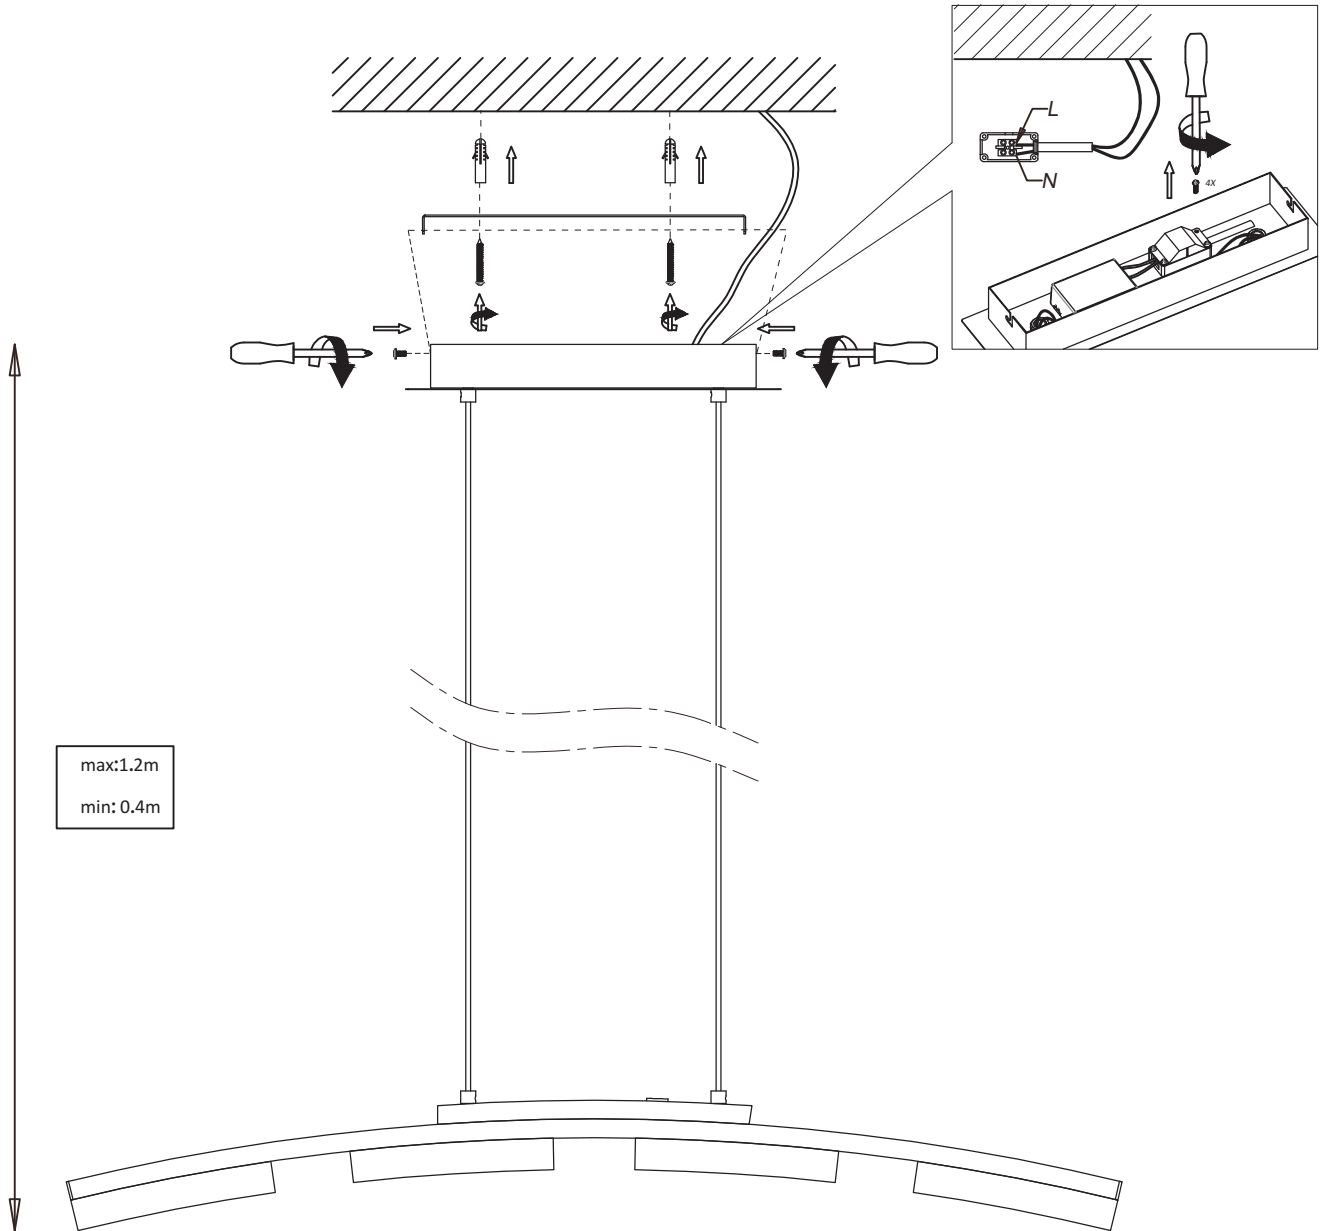

A

rabalux®

2957

B

max: 1.2m
min: 0.4m

Remark: Switch can also be used to turn the light on and off.
And the touch dimmer has memory function when using the wall switch.

C