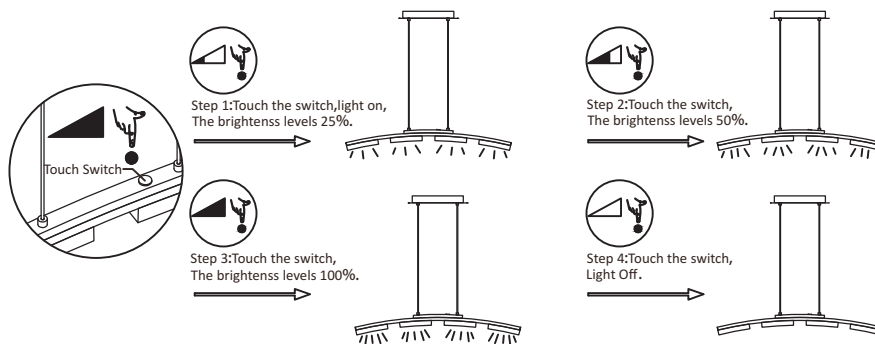

A

rabalux®

2957

B

max: 1.2m
min: 0.4m

Remark: Switch can also be used to turn the light on and off.
And the touch dimmer has memory function when using the wall switch.

C