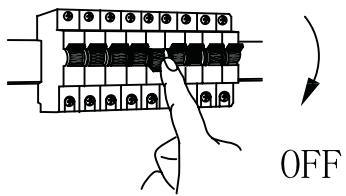

A

rabalux®

2957

B

max: 1.2m
min: 0.4m

Remark: Switch can also be used to turn the light on and off.
And the touch dimmer has memory function when using the wall switch.

C