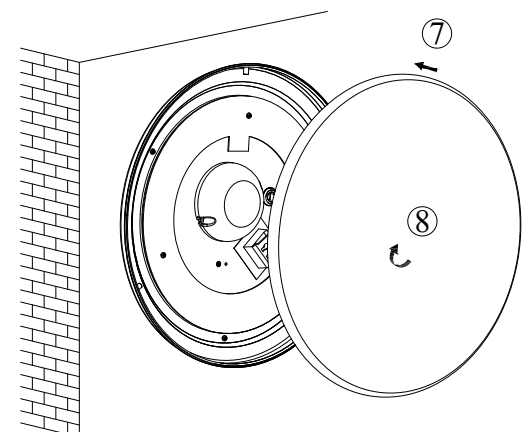

A**rabalux®****3064****B**

- 1.ON/OFF
- 2.Night light mode
- 3.Brightness+
- 4.Brightness-
- 5.Color temperature +
- 6.Color temperature -
- 7.3 level control(3000K/4000K/6000 K)
- 8.Timer: 30Minute
- 9.Night light mode - Timer: 30 Minute