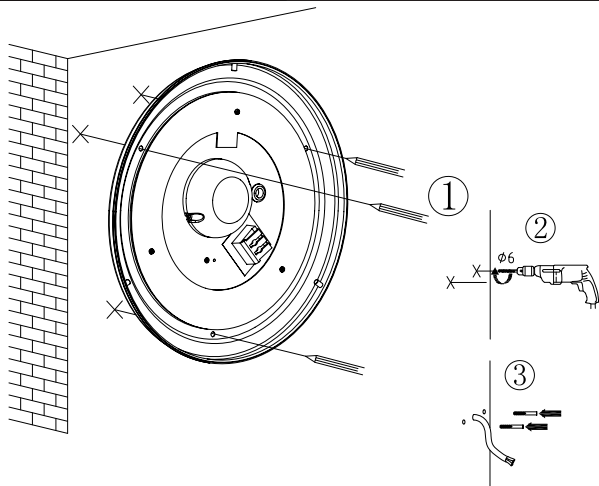

A**rabalux®****3064****B**

- 1.ON/OFF
- 2.Night light mode
- 3.Brightness+
- 4.Brightness-
- 5.Color temperature +
- 6.Color temperature -
- 7.3 level control(3000K/4000K/6000 K)
- 8.Timer: 30Minute
- 9.Night light mode - Timer: 30 Minute