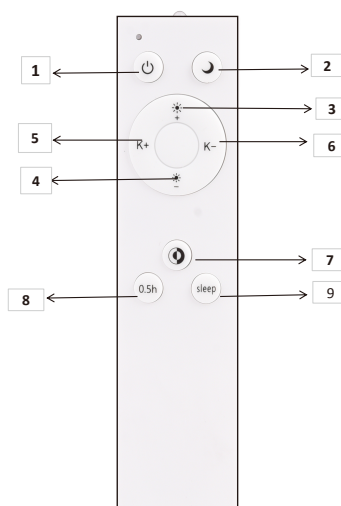

A**rabalux®****3064****B**

- 1.ON/OFF
- 2.Night light mode
- 3.Brightness+
- 4.Brightness-
- 5.Color temperature +
- 6.Color temperature -
- 7.3 level control(3000K/4000K/6000 K)
- 8.Timer: 30Minute
- 9.Night light mode - Timer: 30 Minute