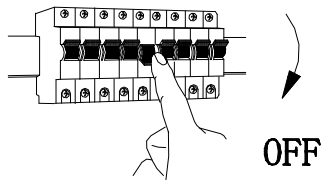

A**rabalux®****3064****B**

- 1.ON/OFF
- 2.Night light mode
- 3.Brightness+
- 4.Brightness-
- 5.Color temperature +
- 6.Color temperature -
- 7.3 level control(3000K/4000K/6000 K)
- 8.Timer: 30Minute
- 9.Night light mode - Timer: 30 Minute