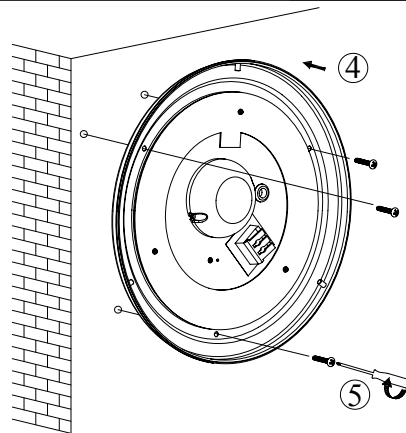

A**rabalux®****3064****B**

- 1.ON/OFF
- 2.Night light mode
- 3.Brightness+
- 4.Brightness-
- 5.Color temperature +
- 6.Color temperature -
- 7.3 level control(3000K/4000K/6000 K)
- 8.Timer: 30Minute
- 9.Night light mode - Timer: 30 Minute