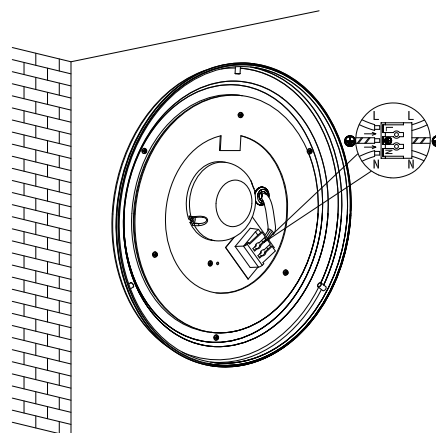

A**rabalux®****3064****B**

- 1.ON/OFF
- 2.Night light mode
- 3.Brightness+
- 4.Brightness-
- 5.Color temperature +
- 6.Color temperature -
- 7.3 level control(3000K/4000K/6000 K)
- 8.Timer: 30Minute
- 9.Night light mode - Timer: 30 Minute