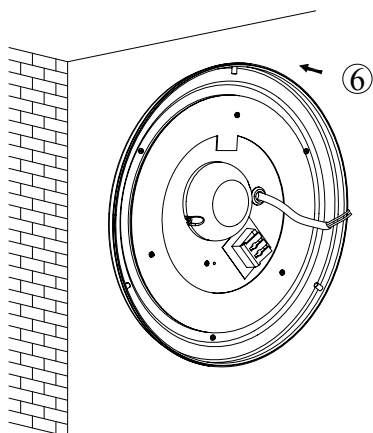

A**rabalux®****3064****B**

- 1.ON/OFF
- 2.Night light mode
- 3.Brightness+
- 4.Brightness-
- 5.Color temperature +
- 6.Color temperature -
- 7.3 level control(3000K/4000K/6000 K)
- 8.Timer: 30Minute
- 9.Night light mode - Timer: 30 Minute