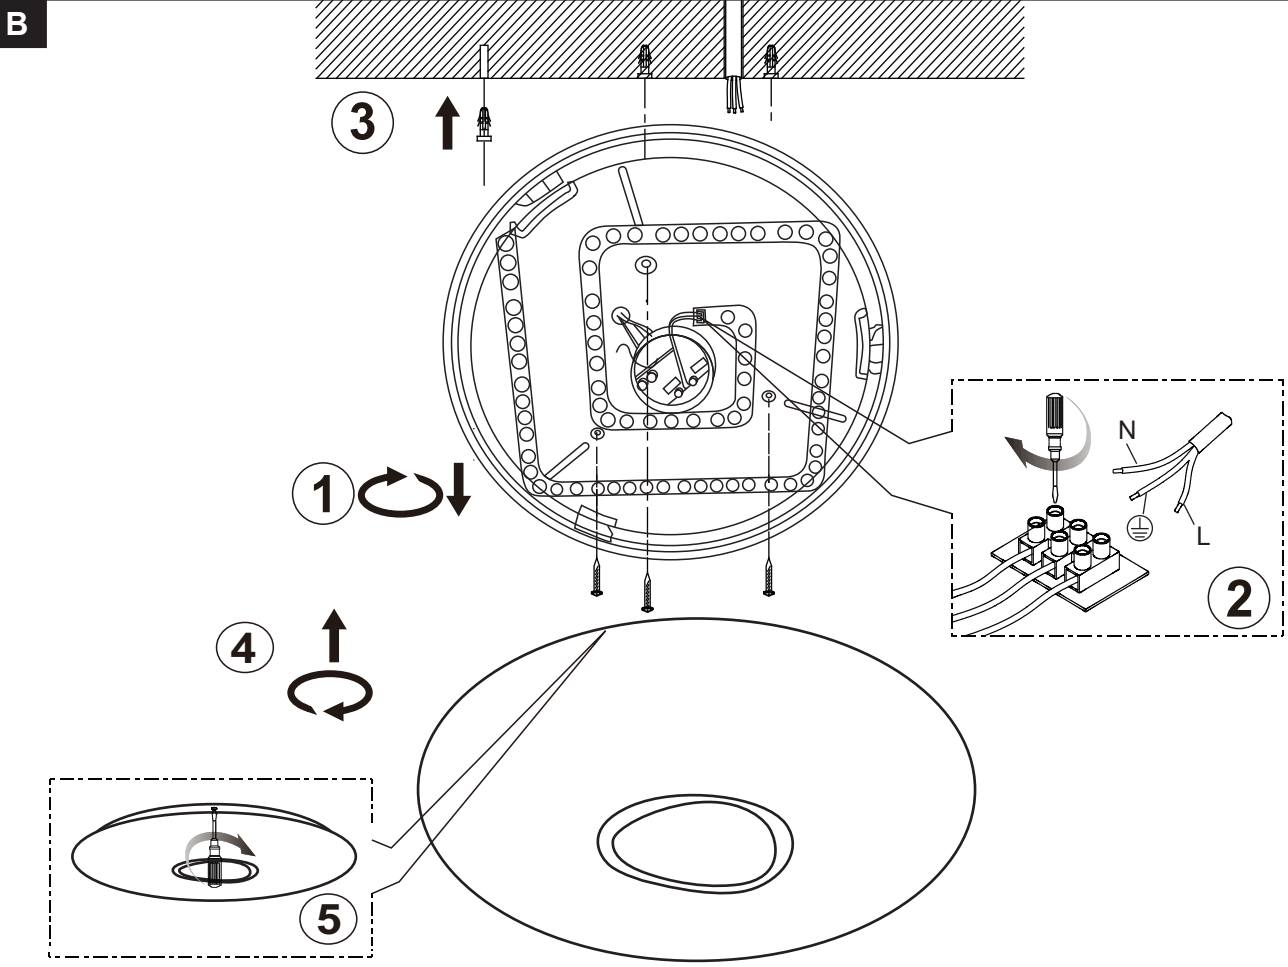

rabalux®

	① 3000K	
	② 4000K	
	③ 6500K	

6500K

3000K

off 0.5h

off 1h

3000K

4000K

6500K

- dimmable
- colour fixing
- sparkle decor
- memory function
- incl.
- many steps
- night light
- 3 LIGHT STEPS 3000 K
- 3000K-6500K