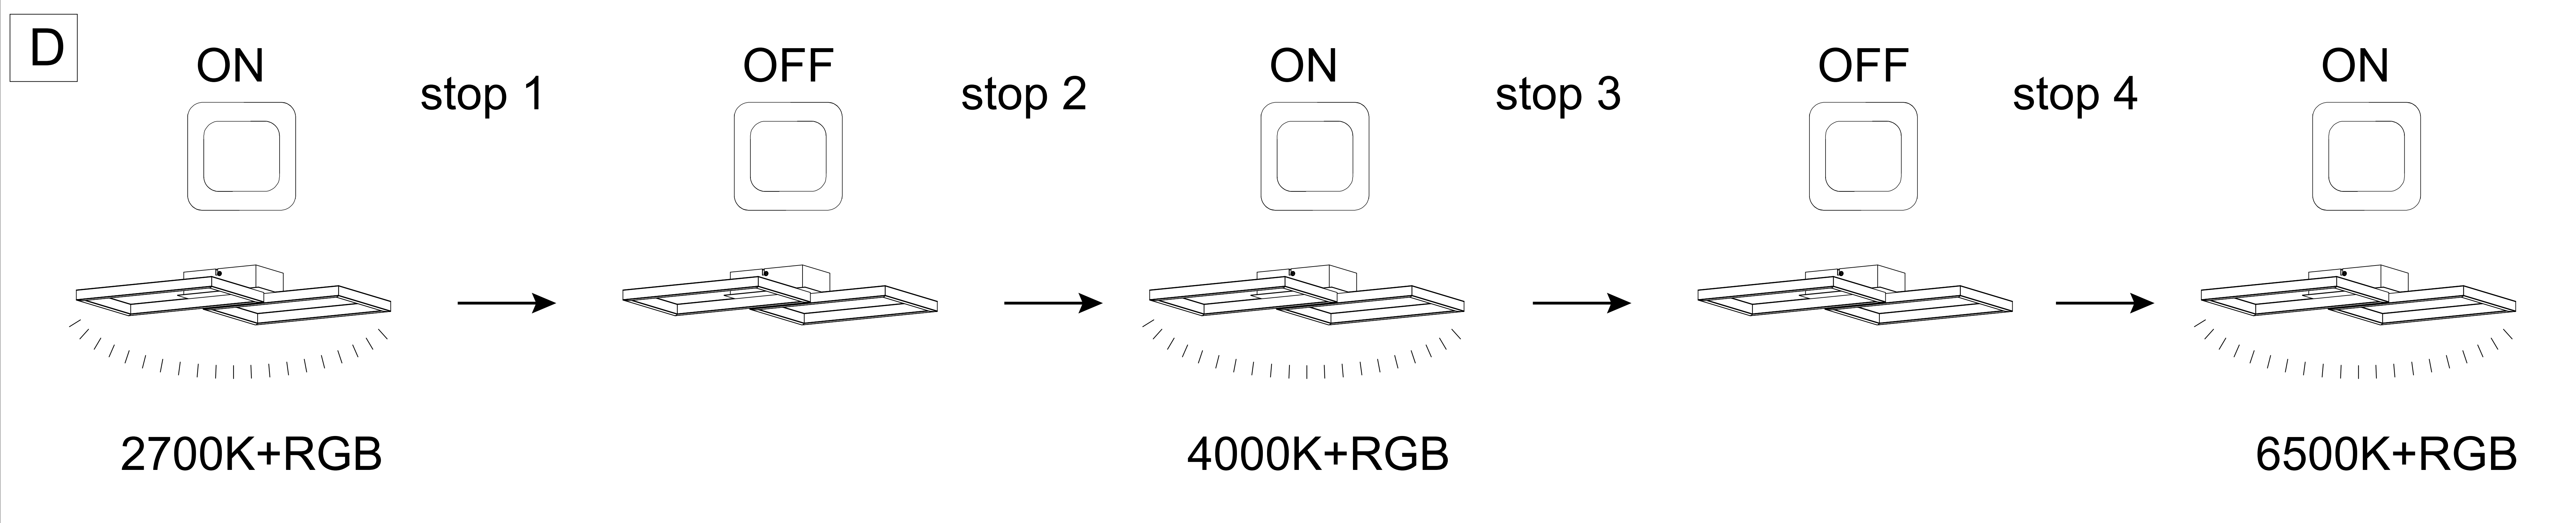

B

ON/OFF		CCT+RGB/CCT/RGB
DIM +		WW/NW/CW
CCT WW		CCT CW
DIM -		Timer
Night Light 5% 2700K		RGB return
RGB red, green and blue switch		
Magic color and RGB horse function		

2xAAA

E