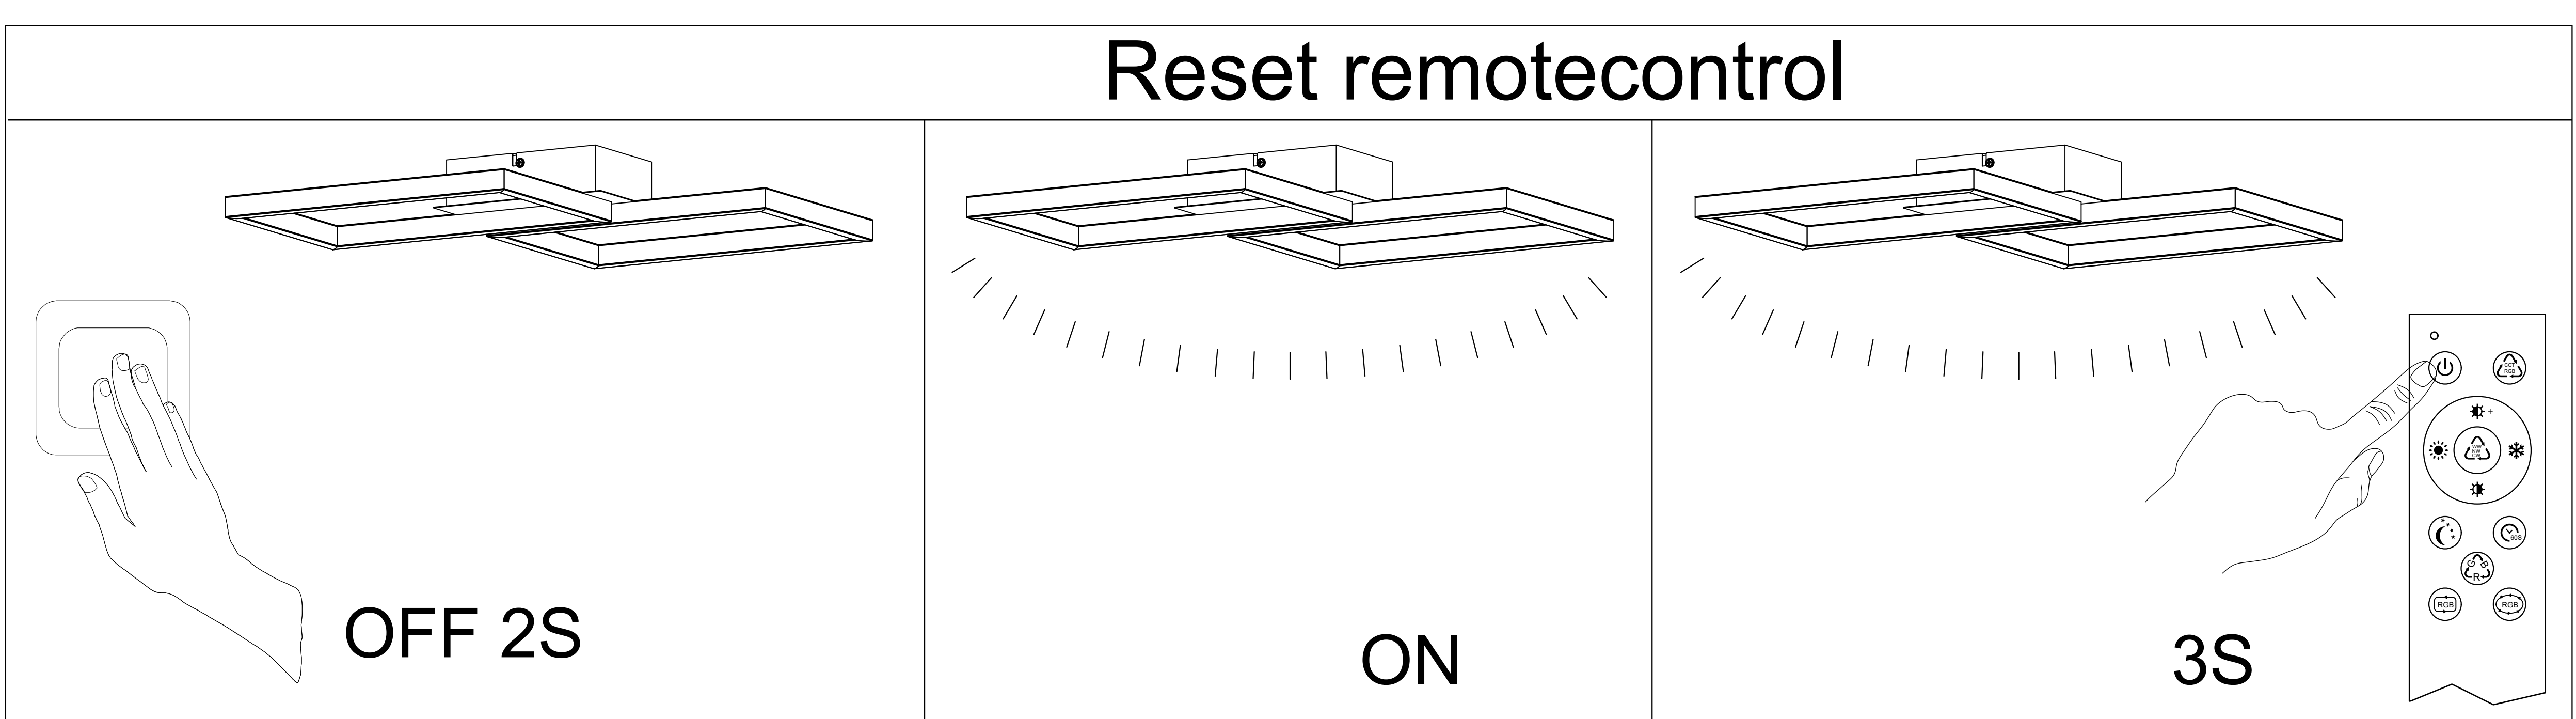

B

ON/OFF		CCT+RGB/CCT/RGB
DIM +		WW/NW/CW
CCT WW		CCT CW
DIM -		Timer
Night Light 5% 2700K		RGB return
RGB red, green and blue switch		
Magic color and RGB horse function		

2xAAA

E