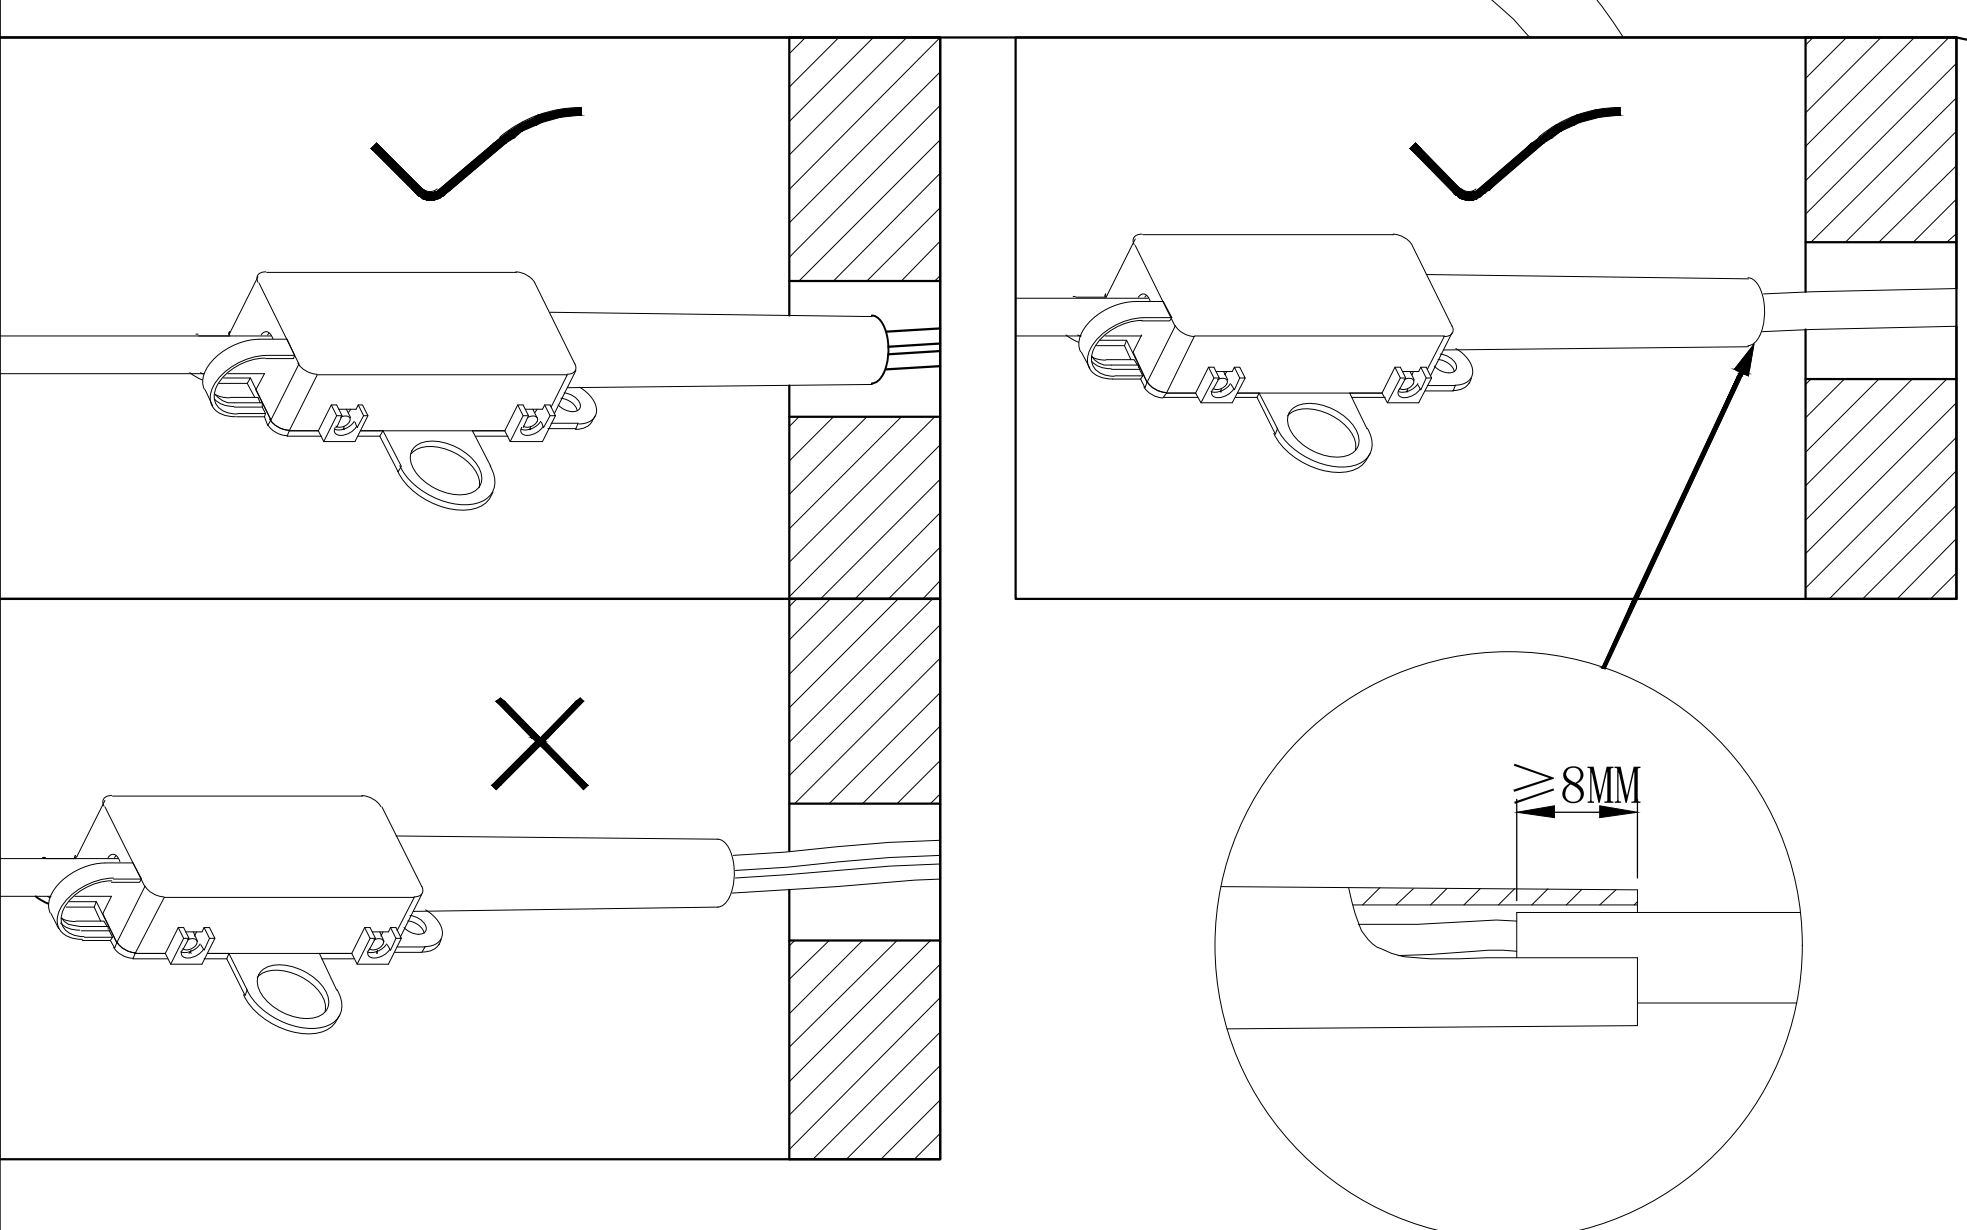

B

ON/OFF		CCT+RGB/CCT/RGB
DIM +		WW/NW/CW
CCT WW		CCT CW
DIM -		Timer
Night Light 5% 2700K		RGB return
RGB red, green and blue switch		
Magic color and RGB horse function		

2xAAA

E