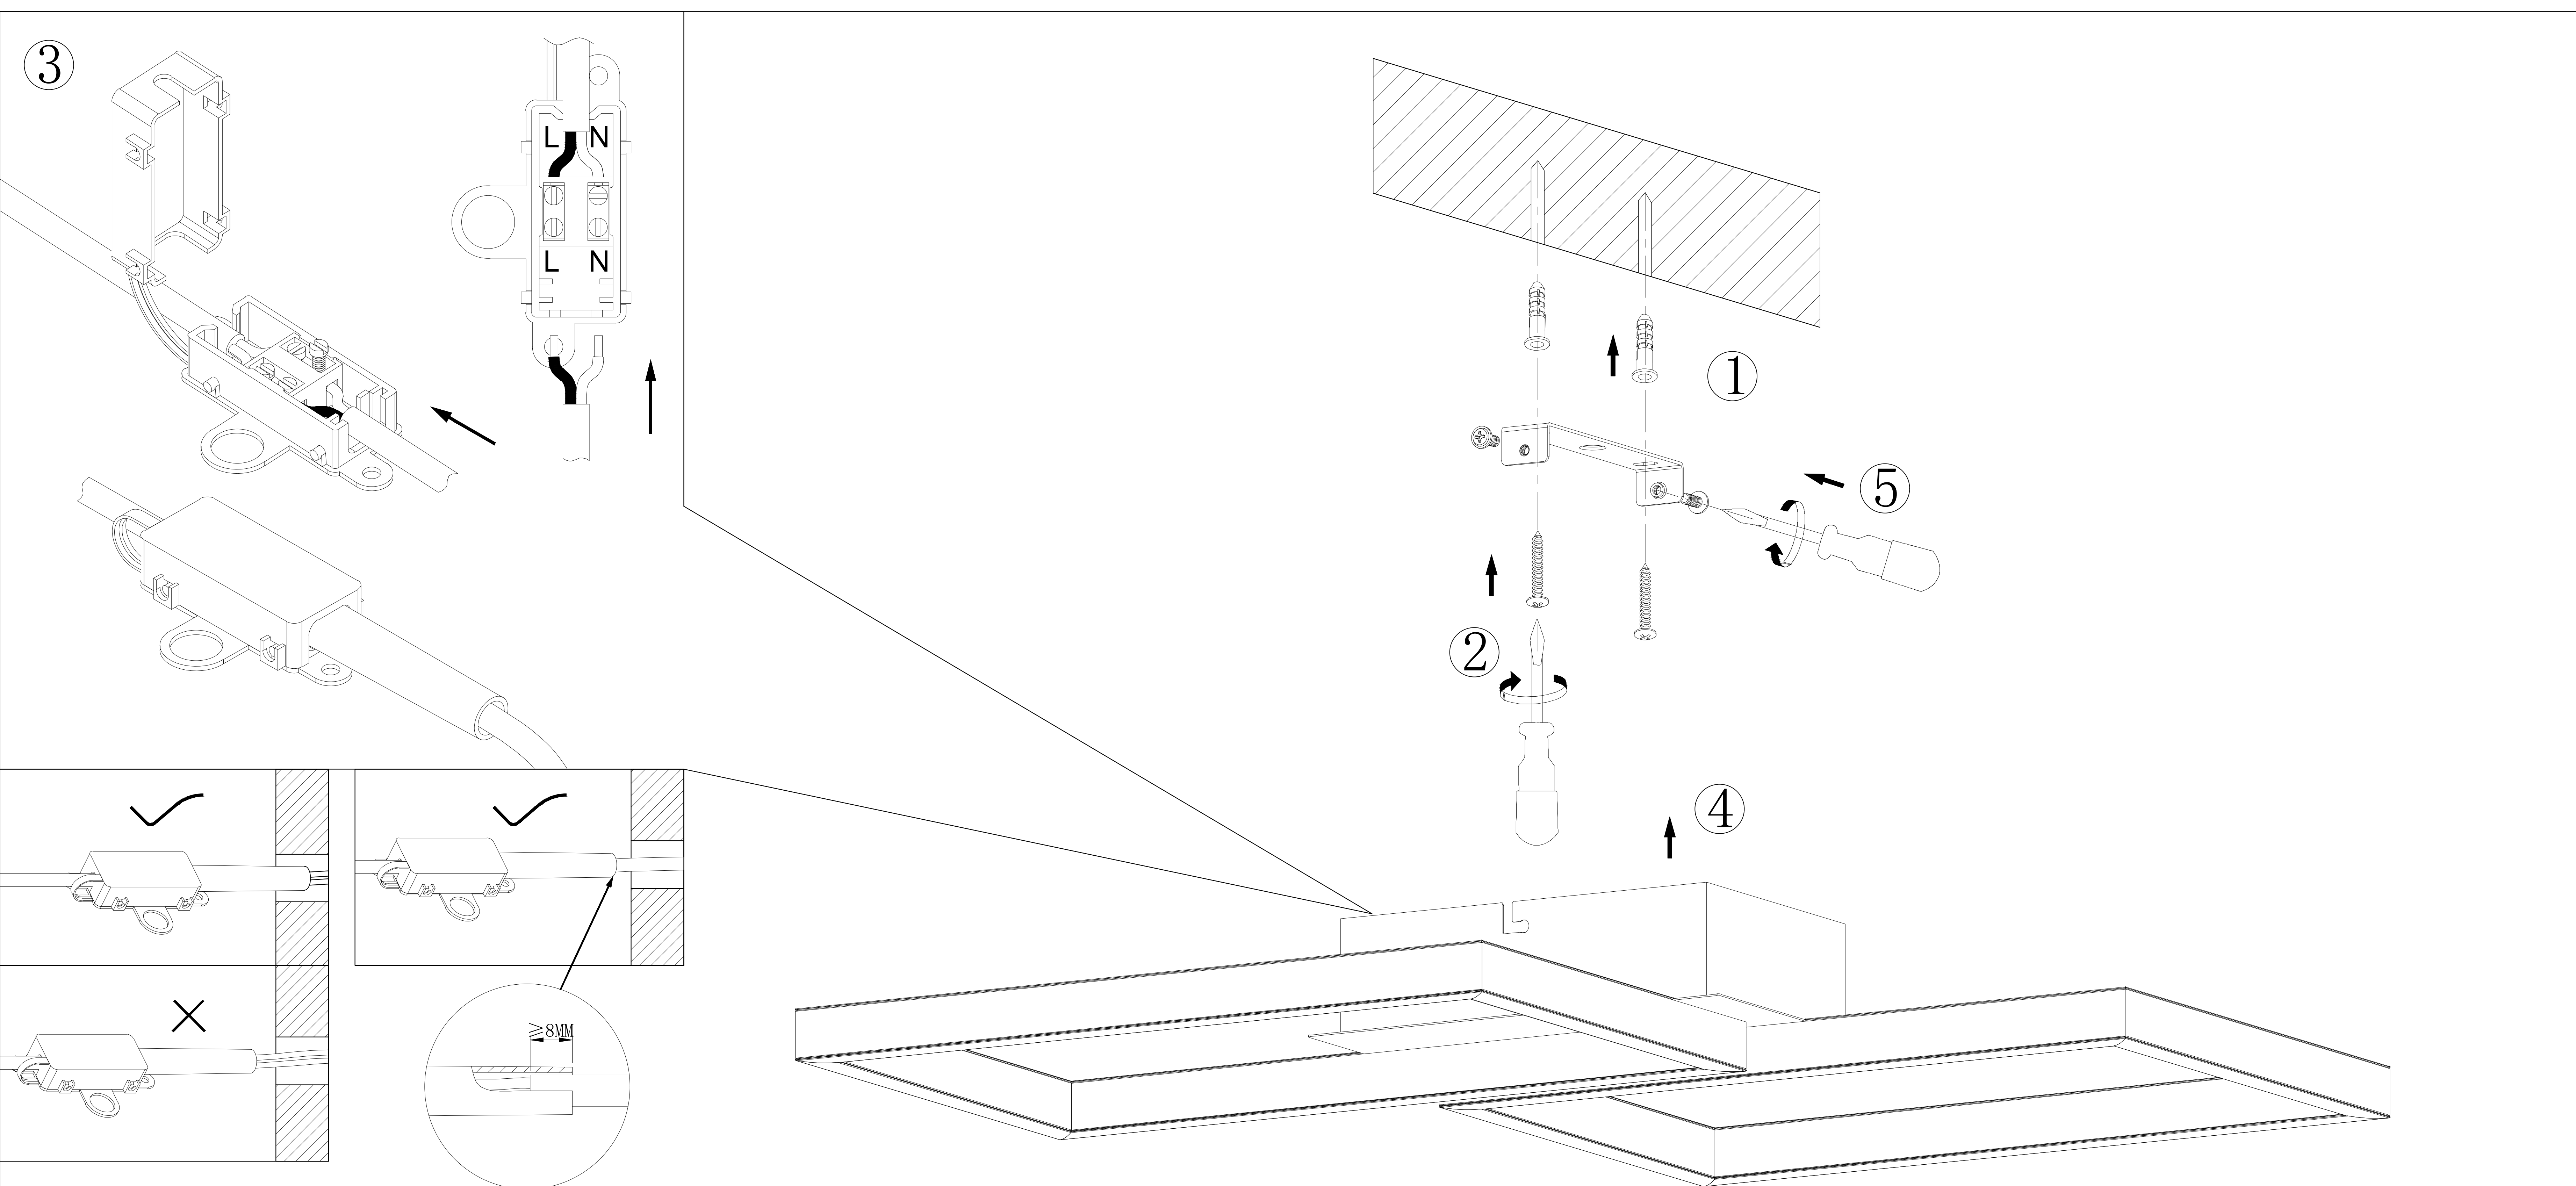

B

ON/OFF		CCT+RGB/CCT/RGB
DIM +		WW/NW/CW
CCT WW		CCT CW
DIM -		Timer
Night Light 5% 2700K		RGB return
RGB red, green and blue switch		
Magic color and RGB horse function		

2xAAA

E