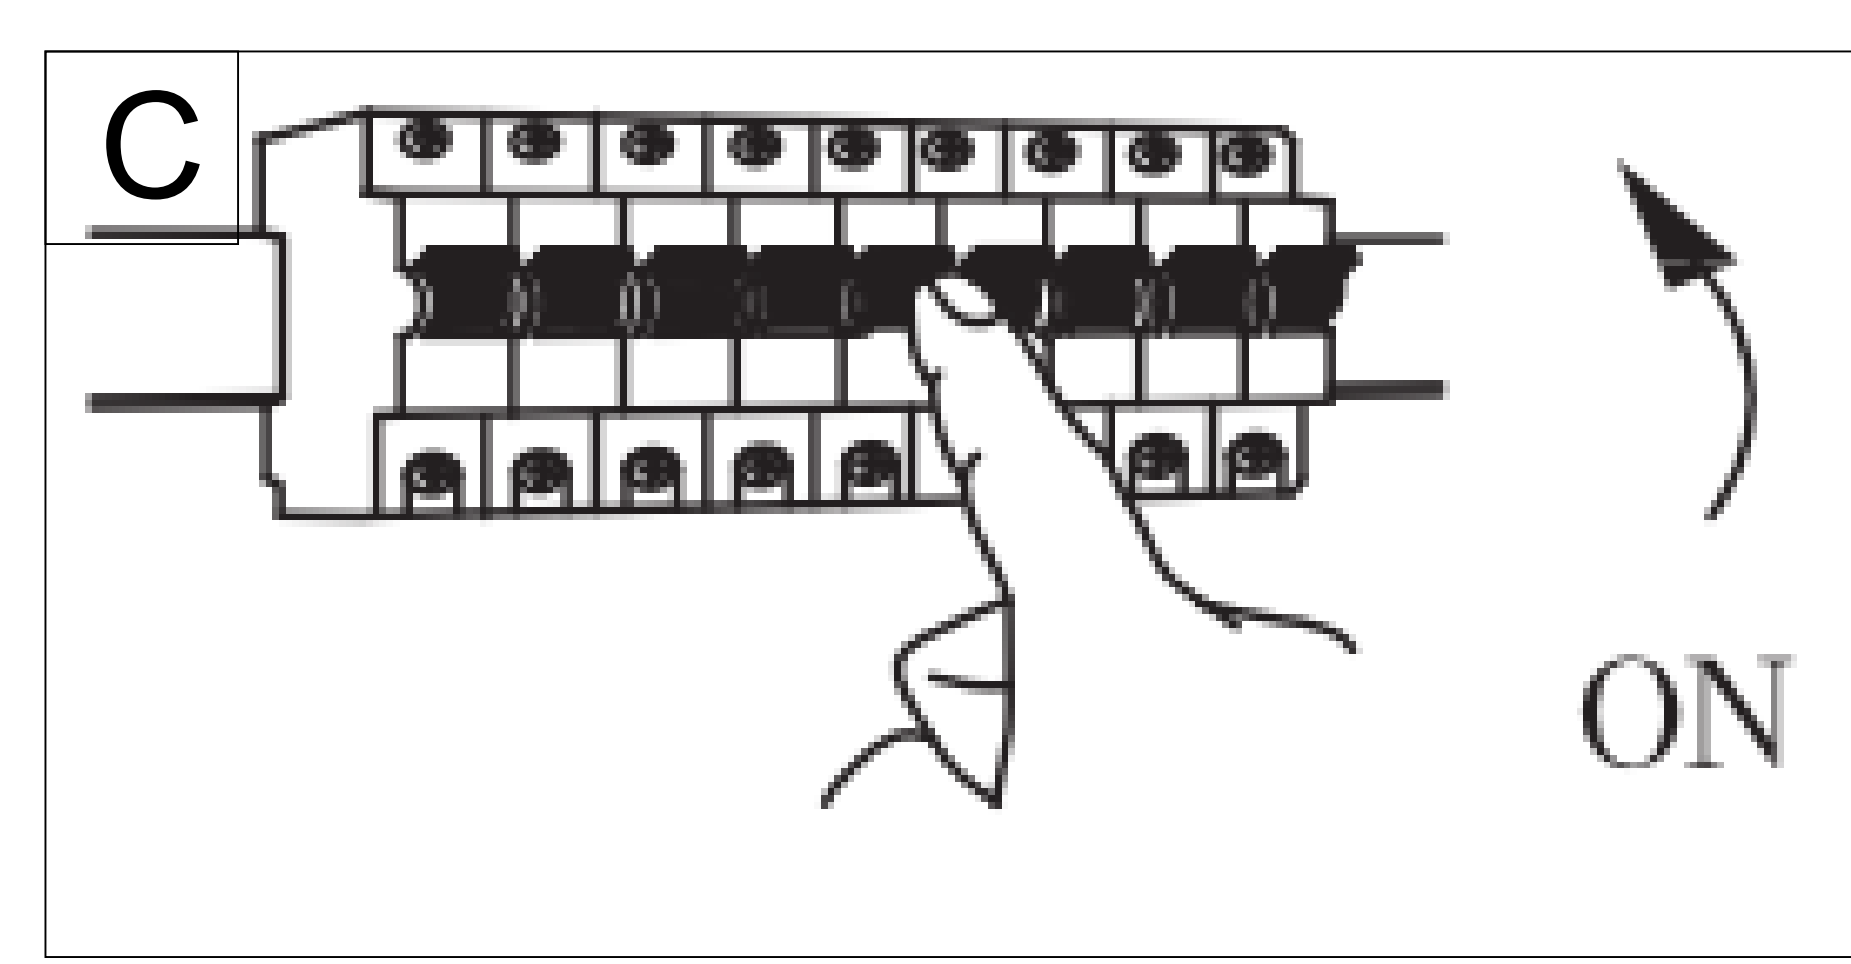

B

ON/OFF		CCT+RGB/CCT/RGB
DIM +		WW/NW/CW
CCT WW		CCT CW
DIM -		Timer
Night Light 5% 2700K		RGB return
RGB red, green and blue switch		
Magic color and RGB horse function		

2xAAA

E