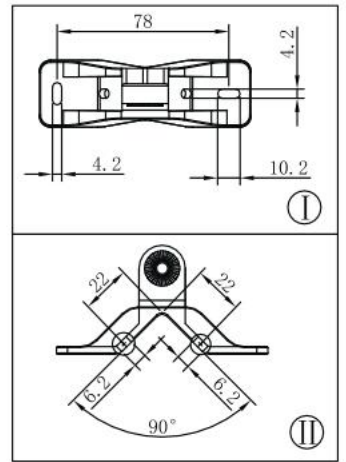

902386/902387/902388/902389
902391/902392/902393/902394

www.eglo.com

The screw connection for the sensor must remain closed when NOT IN USE